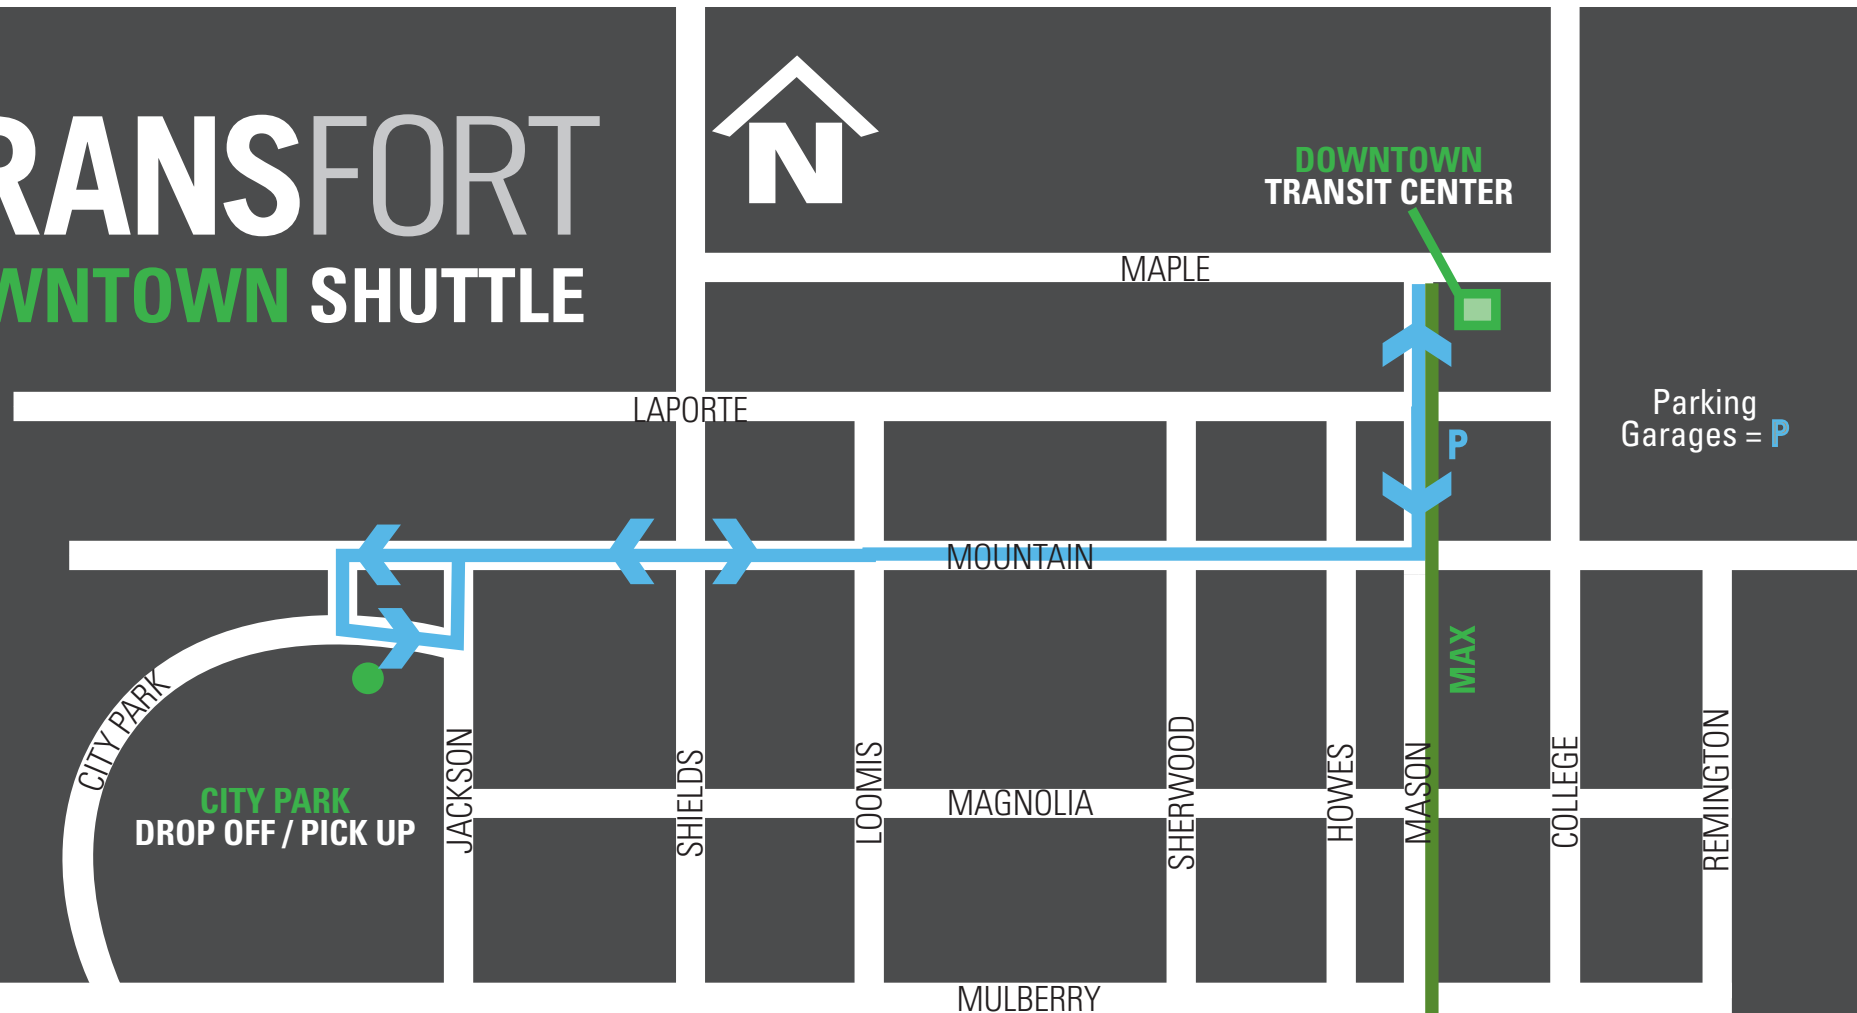

TRANSFORT DOWNTOWN SHUTTLE

SHUTTLE INFORMATION

- ▶ Shuttles to City Park begin from the Downtown Transit Center (DTC) at 5:30 p.m.
- ▶ Last shuttle departure from DTC at 9:10 p.m.
- ▶ At the conclusion of the fireworks display, shuttles will resume from City Park to DTC.
- ▶ MAX will operate until midnight. See MAX schedule at ridetransfort.com/routes/max & click on Schedule Exceptions

NO ALCOHOL ALLOWED ON BUSES OR IN CITY PARK.

FREE Shuttles offered by Transfort

970.221.6620

ridetransfort.com