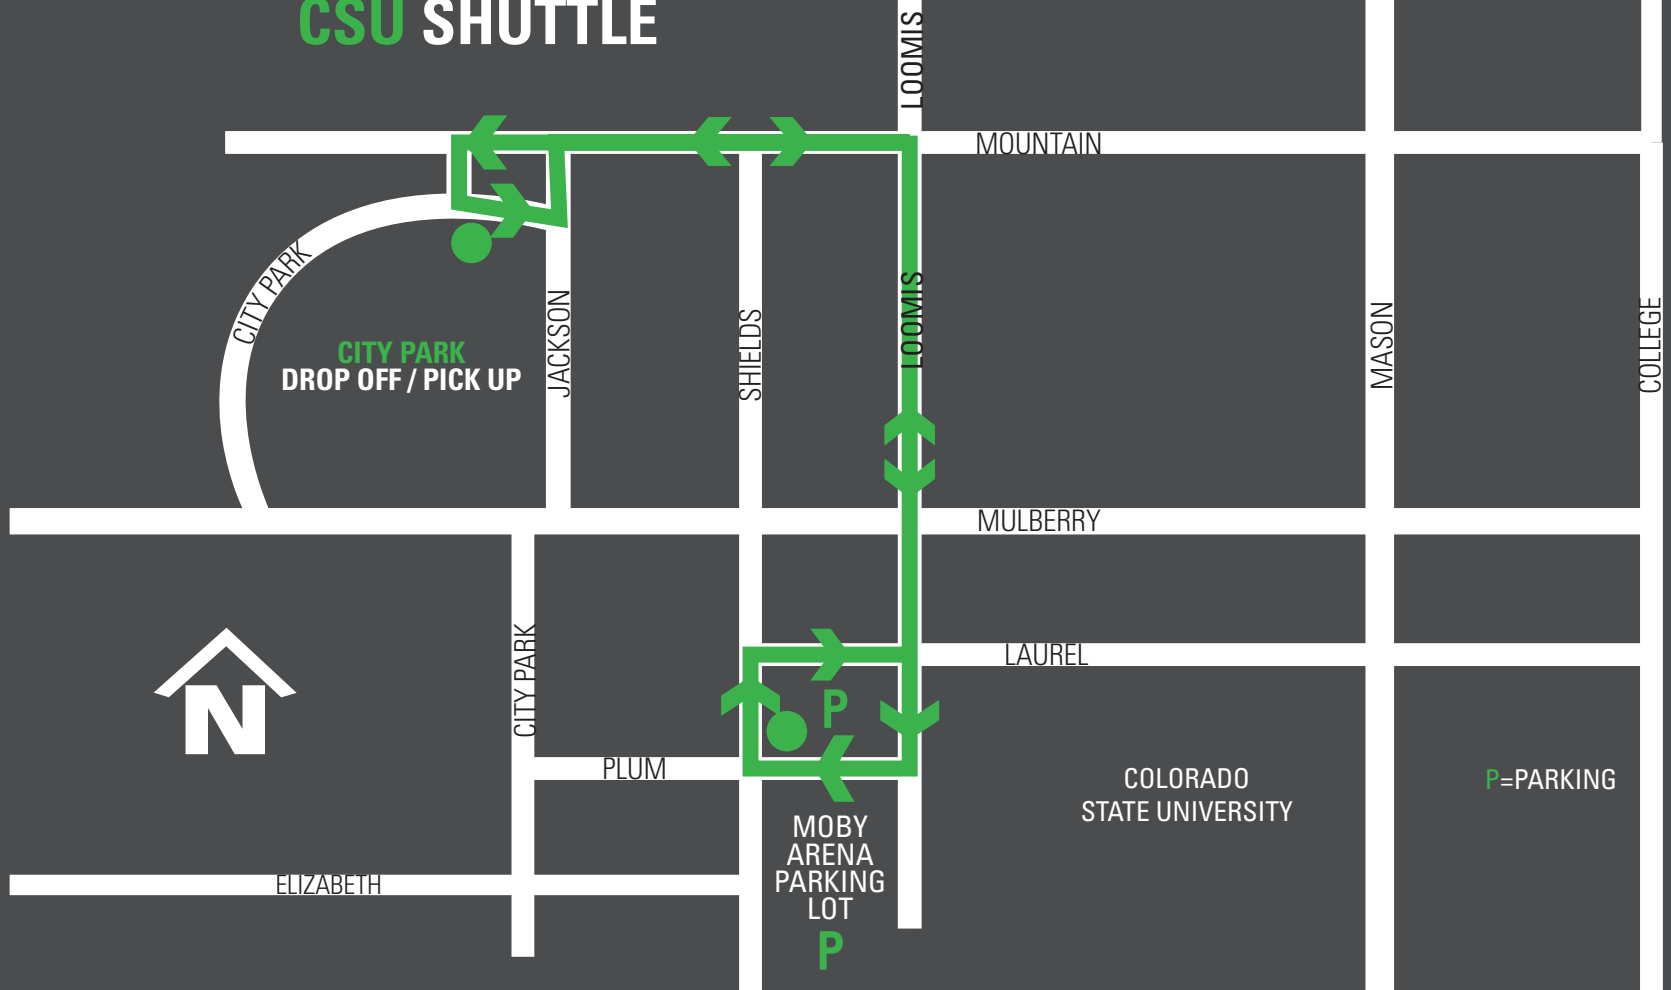

TRANSFORT

CSU SHUTTLE

SHUTTLE INFORMATION

- ▶ Shuttles to City Park begin from the CSU Moby Arena Parking Lot at 5:30 p.m.
- ▶ The last shuttle going to City Park will leave CSU at 9:10 p.m.
- ▶ At the conclusion of the fireworks display, shuttles will resume from City Park to CSU.