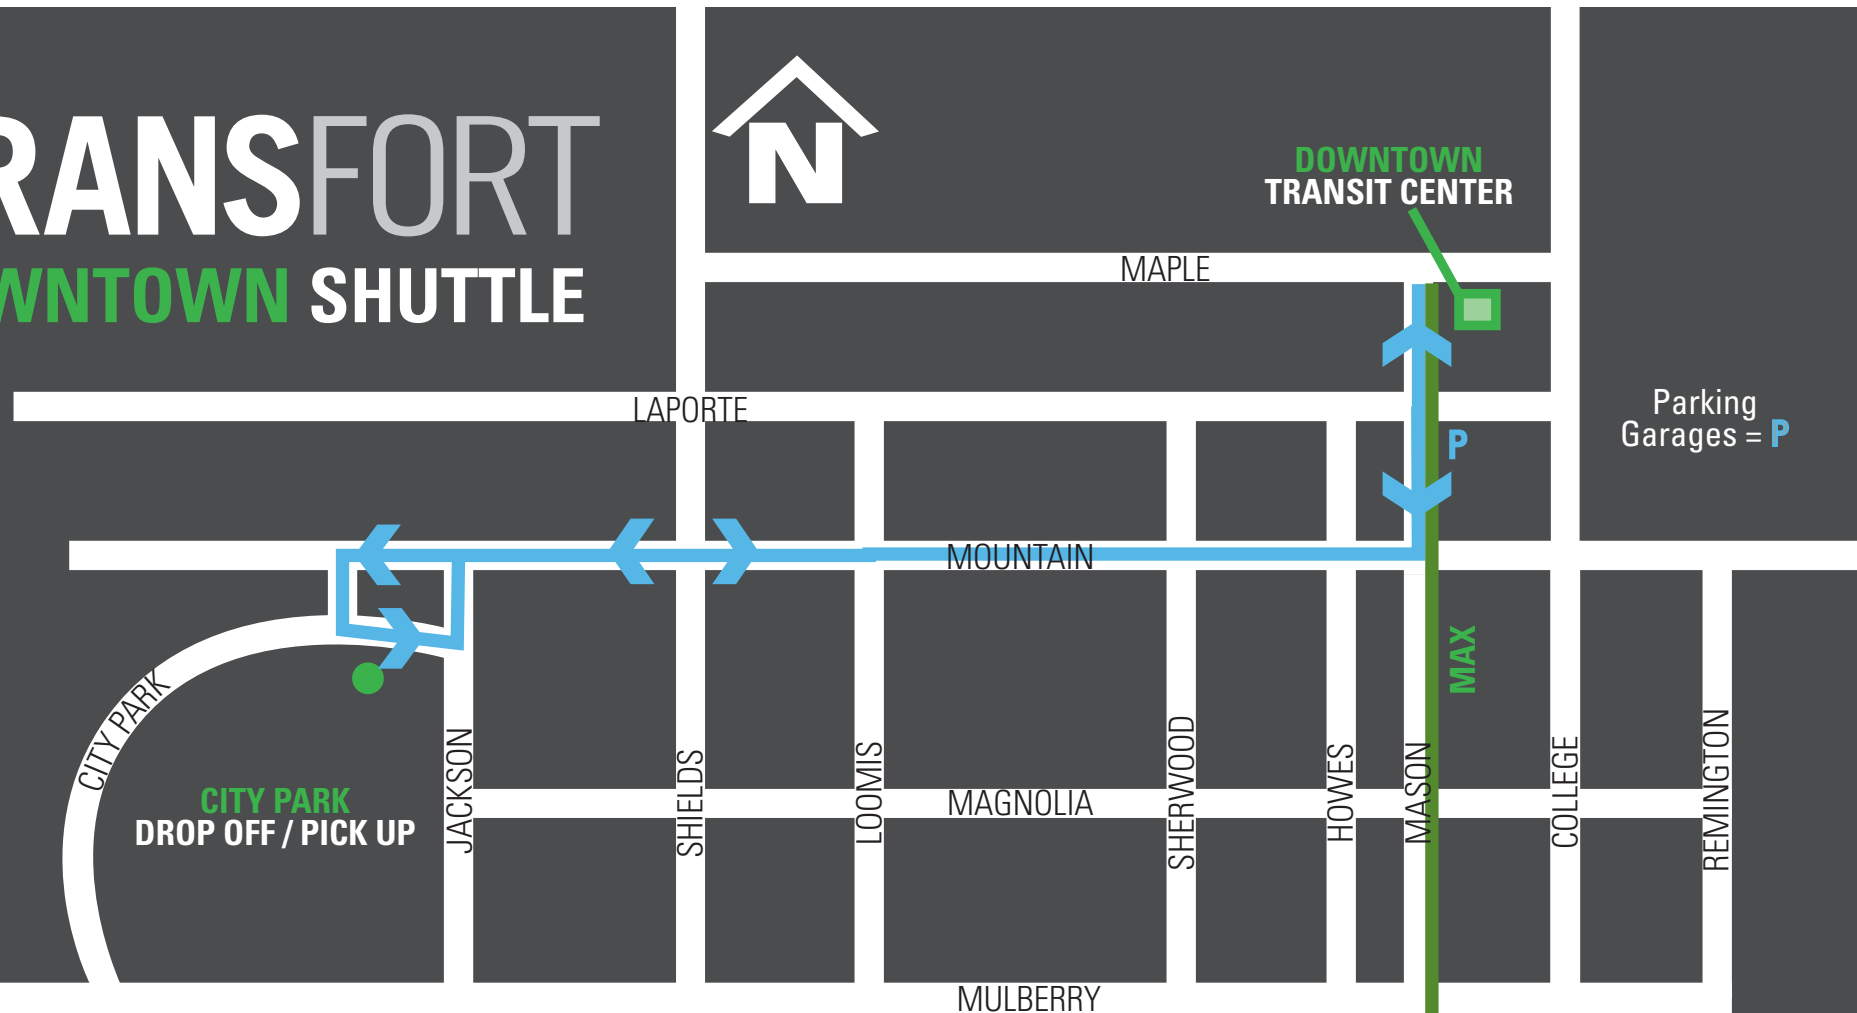

TRANSFORT DOWNTOWN SHUTTLE

SHUTTLE INFORMATION

- ▶ Shuttles to City Park begin from the Downtown Transit Center at 5:30 PM.
- ▶ The last shuttle going to City Park will leave the Downtown Transit Center (DTC) at 9:10 PM.
- ▶ At the conclusion of the fireworks display, shuttles will resume from City Park to DTC.
- ▶ MAX will operate from 5:30 AM to midnight. Last southbound departure from DTC at 12:00 AM.

NO ALCOHOL ALLOWED ON BUSES OR IN CITY PARK.

FREE Shuttle offered by Transfort

970.221.6620

ridetransfort.com