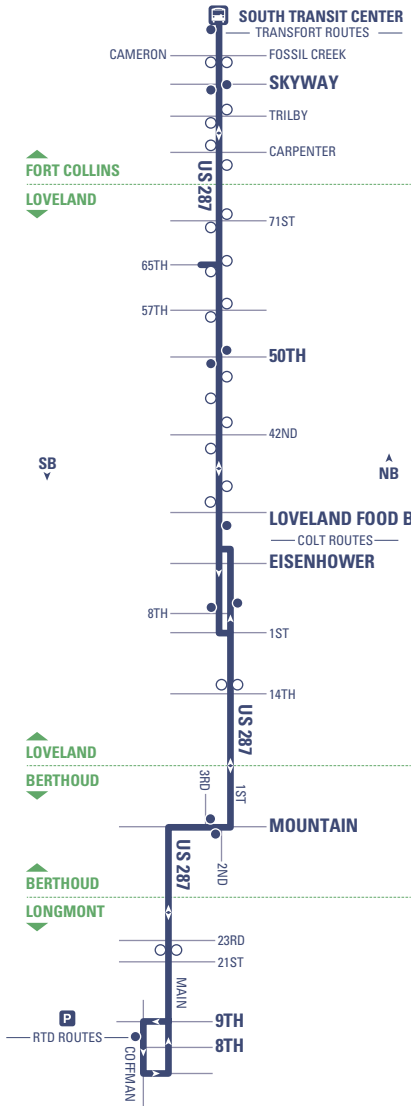

FLEX Loveland/Longmont Trips