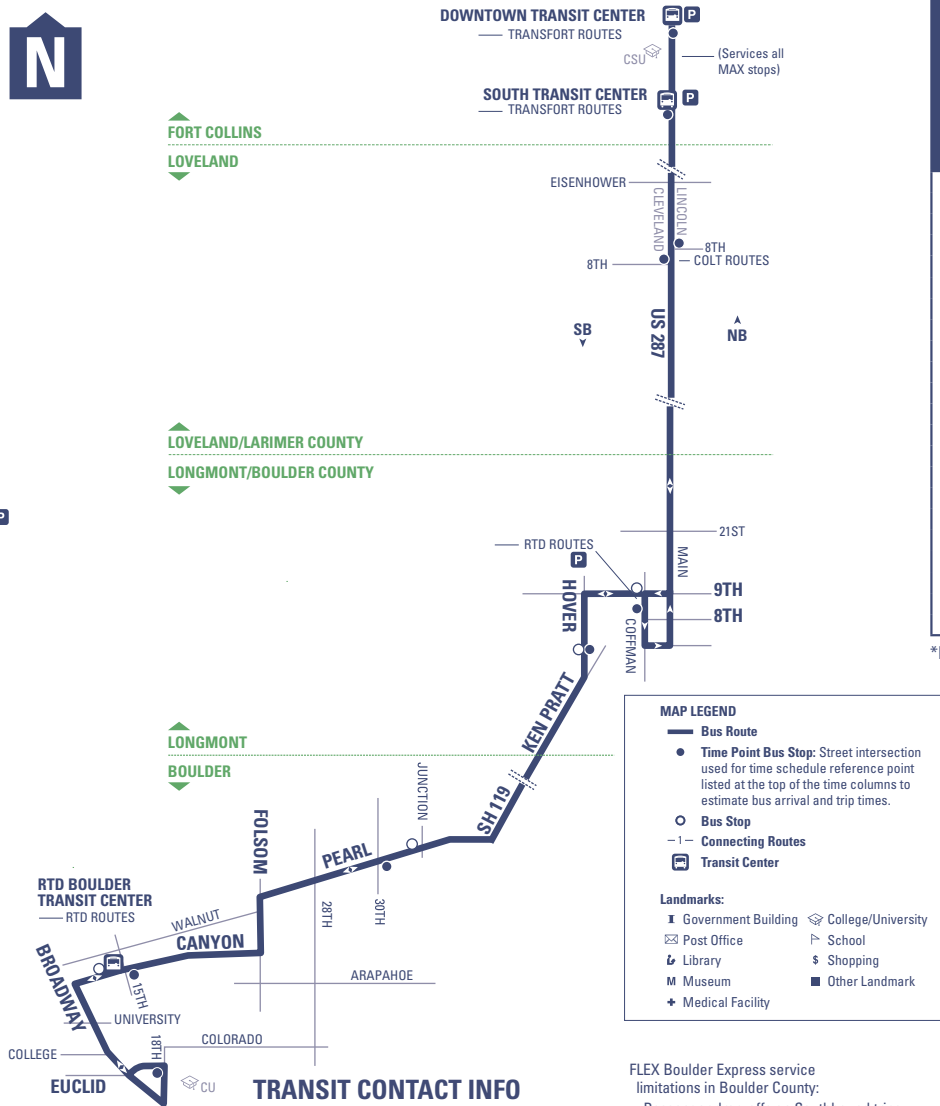

FLEX Boulder Express Trips

TRANSIT CONTACT INFO
TRANSFORT – FORT COLLINS
970.221.6620 ridetransfort.com
COLT – LOVELAND
970.962.2429 cityofloveland.org/colt
RTD – DENVER/LONGMONT/BOULDER
800.366.7433 rtd-denver.com

FLEX SOUTHBOUND

BUS STOP NUMBER											
917	1492	1074	1079	1661	1450	1452	1454	1645*	1647*	1648*	1641*
DOWNTOWN TRANSIT CENTER (DTC)	SOUTH TRANSIT CENTER (STC)	COLLEGE & SKYWAY	GARFIELD & 50TH	LOVELAND FOOD BANK	CLEVELAND & 8TH	MOUNTAIN & 3RD	COFFMAN & 8TH (ROOSEVELT PARK)	9TH & COFFMAN *	PEARL & JUNCTION *	CANYON & 14TH (DOWNTOWN BOULDER STATION - GATE K) *	EUCLID & 18TH *
5:14 a	---	---	---	5:28 a	---	---	---	---	---	---	---
5:41 a	5:43 a	5:49 a	5:54 a	5:58 a	6:08 a	6:28 a	---	---	---	---	---
6:16 a	6:18 a	6:24 a	6:30 a	6:34 a	6:44 a	7:06 a	---	---	---	---	---
6:00 a	6:23 a	---	---	6:37 a	---	---	---	7:01 a	7:28 a	7:36 a	7:43 a
7:24 a	7:26 a	7:33 a	7:45 a	7:49 a	7:59 a	8:21 a	---	---	---	---	---
8:24 a	8:26 a	8:33 a	8:43 a	---	---	---	---	---	---	---	---
9:24 a	9:26 a	9:33 a	9:45 a	9:49 a	9:59 a	10:21 a	---	---	---	---	---
10:24 a	10:26 a	10:33 a	10:43 a	---	---	---	---	---	---	---	---
11:24 a	11:26 a	11:33 a	11:43 a	---	---	---	---	---	---	---	---
12:24 p	12:26 p	12:33 p	12:43 p	---	---	---	---	---	---	---	---
1:24 p	1:26 p	1:33 p	1:43 p	---	---	---	---	---	---	---	---
1:15 p	1:39 p	---	---	1:54 p	---	---	---	2:20 p	2:44 p	2:52 p	3:00 p
2:24 p	2:26 p	2:33 p	2:43 p	---	---	---	---	---	---	---	---
3:05 p	3:08 p	3:16 p	3:22 p	3:26 p	3:38 p	4:00 p	---	---	---	---	---
3:24 p	3:26 p	3:33 p	3:43 p	---	---	---	---	---	---	---	---
3:25 p	3:49 p	---	---	4:04 p	---	---	---	4:30 p	4:54 p	5:02 p	5:10 p
3:51 p	3:54 p	4:02 p	4:15 p	4:19 p	4:31 p	4:53 p	---	---	---	---	---
4:24 p	4:27 p	4:35 p	4:48 p	4:52 p	5:04 p	5:26 p	---	---	---	---	---
5:24 p	5:27 p	5:35 p	5:48 p	5:52 p	6:04 p	6:26 p	---	---	---	---	---
5:20 p	5:44 p	---	---	5:59 p	---	---	---	6:23 p	6:46 p	6:53 p	7:00 p
6:00 p	6:02 p	6:10 p	6:22 p	6:26 p	6:37 p	6:55 p	---	---	---	---	---
6:24 p	6:26 p	6:33 p	6:43 p	---	---	---	---	---	---	---	---

*Drop-off Only Locations

Runs SATURDAY All Year Long

FLEX SOUTHBOUND

BUS STOP NUMBER						
1492	1074	1079	1661	1450	1452	1454
SOUTH TRANSIT CENTER (STC)	COLLEGE & SKYWAY	GARFIELD & 50TH	LOVELAND FOOD BANK	CLEVELAND & 8TH	MOUNTAIN & 3RD	COFFMAN & 8TH (ROOSEVELT PARK)
6:24 a	6:26 a	6:33 a	6:43 a	---	---	---
7:24 a	7:26 a	7:33 a	7:43 a	---	---	---
8:24 a	8:26 a	8:33 a	8:43 a	---	---	---
9:24 a	9:26 a	9:33 a	9:46 a	9:50 a	10:01 a	10:22 a
10:24 a	10:26 a	10:33 a	10:43 a	---	---	---
11:24 a	11:26 a	11:33 a	11:43 a	---	---	---
12:24 p	12:26 p	12:33 p	12:46 p	12:50 p	1:01 p	1:22 p
1:24 p	1:26 p	1:33 p	1:43 p	---	---	---
2:24 p	2:26 p	2:33 p	2:43 p	---	---	---
3:24 p	3:26 p	3:33 p	3:46 p	3:50 p	4:01 p	4:22 p
4:24 p	4:26 p	4:33 p	4:43 p	---	---	---
5:24 p	5:26 p	5:33 p	5:43 p	---	---	---
5:48 p	5:50 p	5:57 p	6:07 p	---	---	---
6:24 p	6:26 p	6:33 p	6:46 p	6:50 p	7:01 p	7:22 p