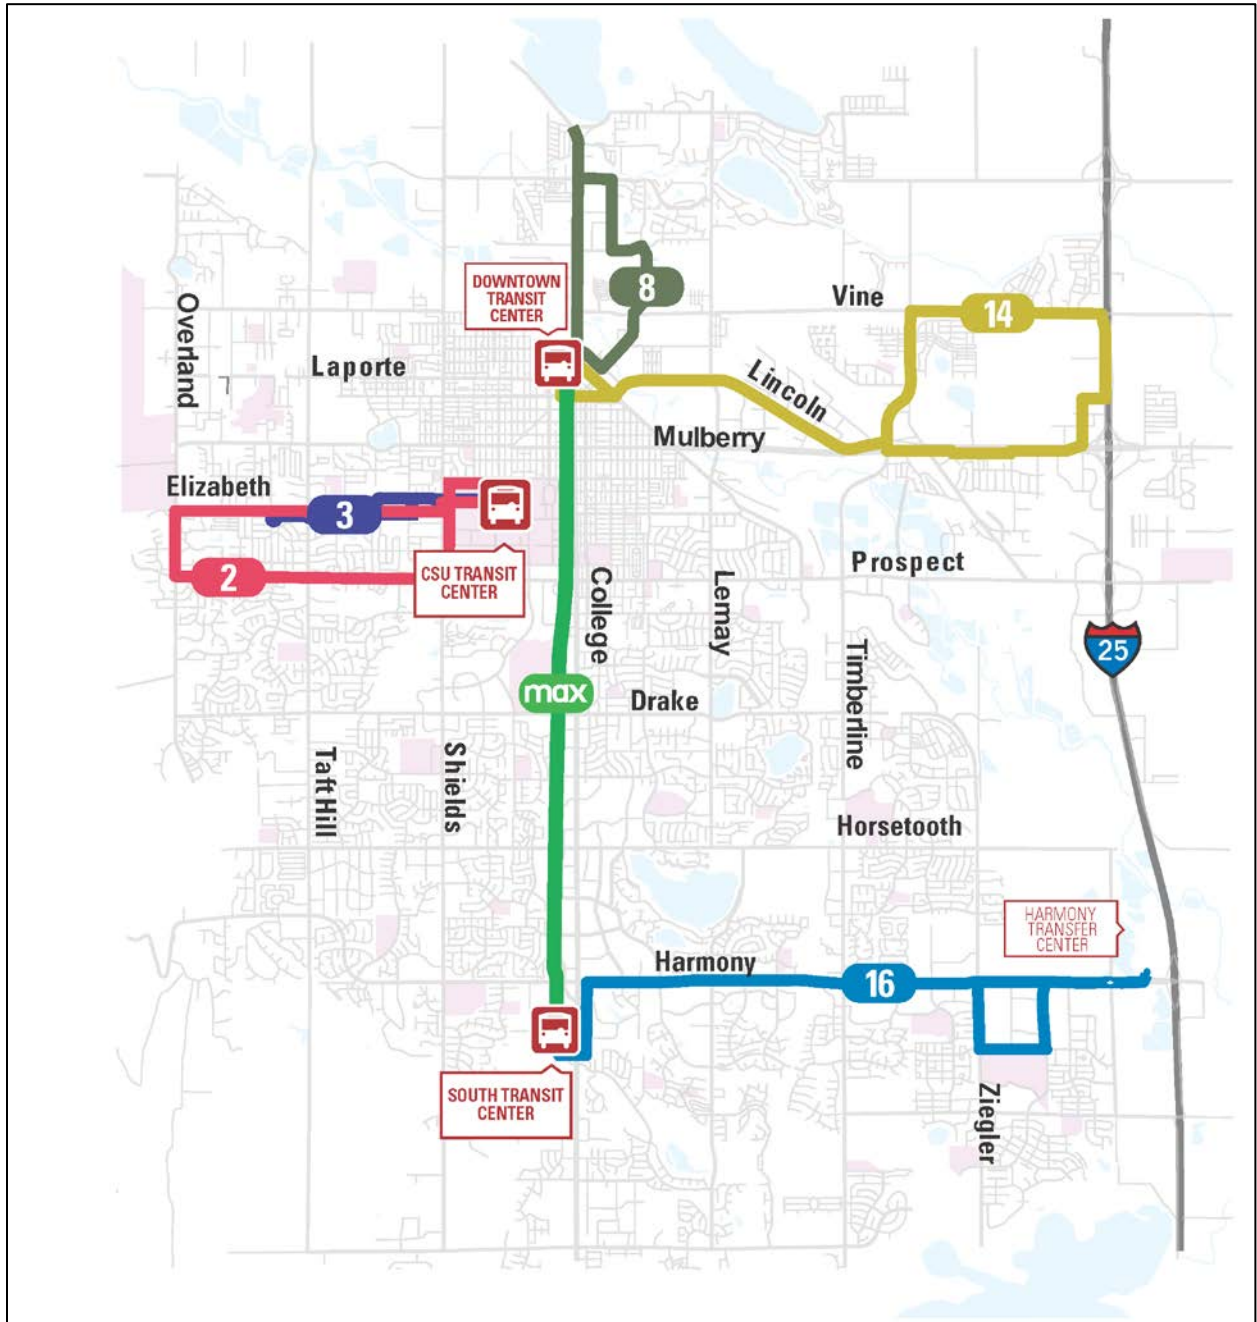

Maps of Sunday and Holiday Service Options

Option 1

Option 2

Options 3 - 4

Option 3 – Routes included in Service Reduction (Reduced Evening Service)