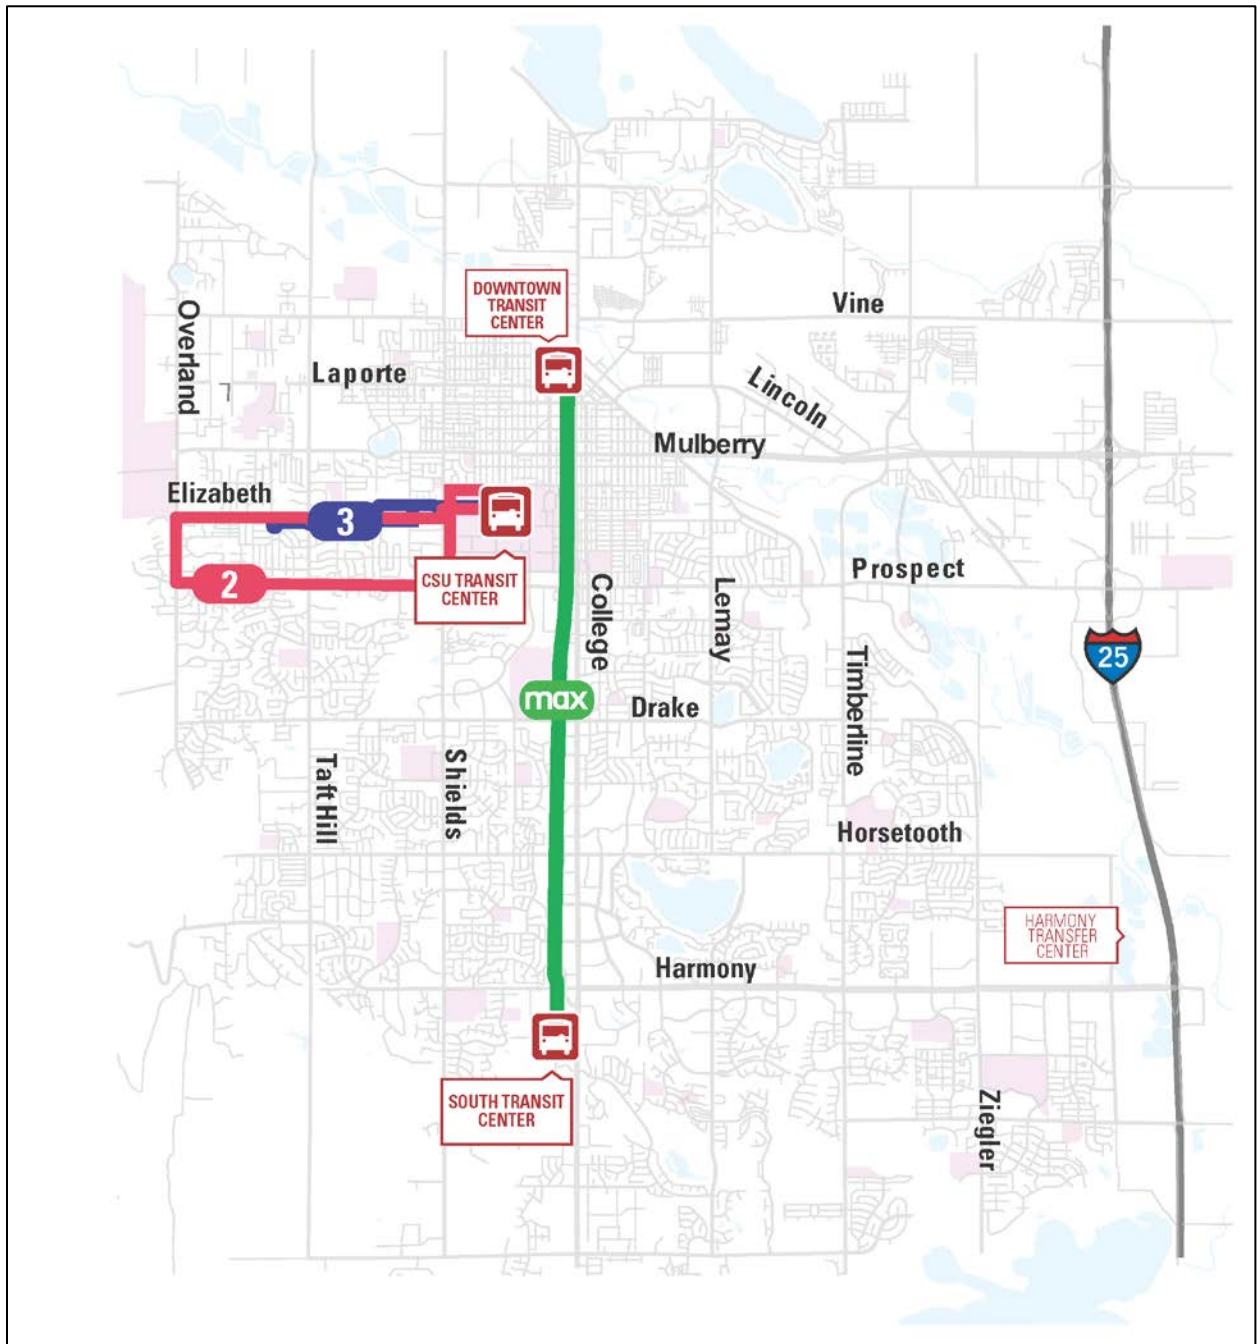

Maps of Sunday and Holiday Service Options

Option 1

Option 2

Options 3 - 4

Option 3 – Routes included in Service Reduction (Reduced Evening Service)