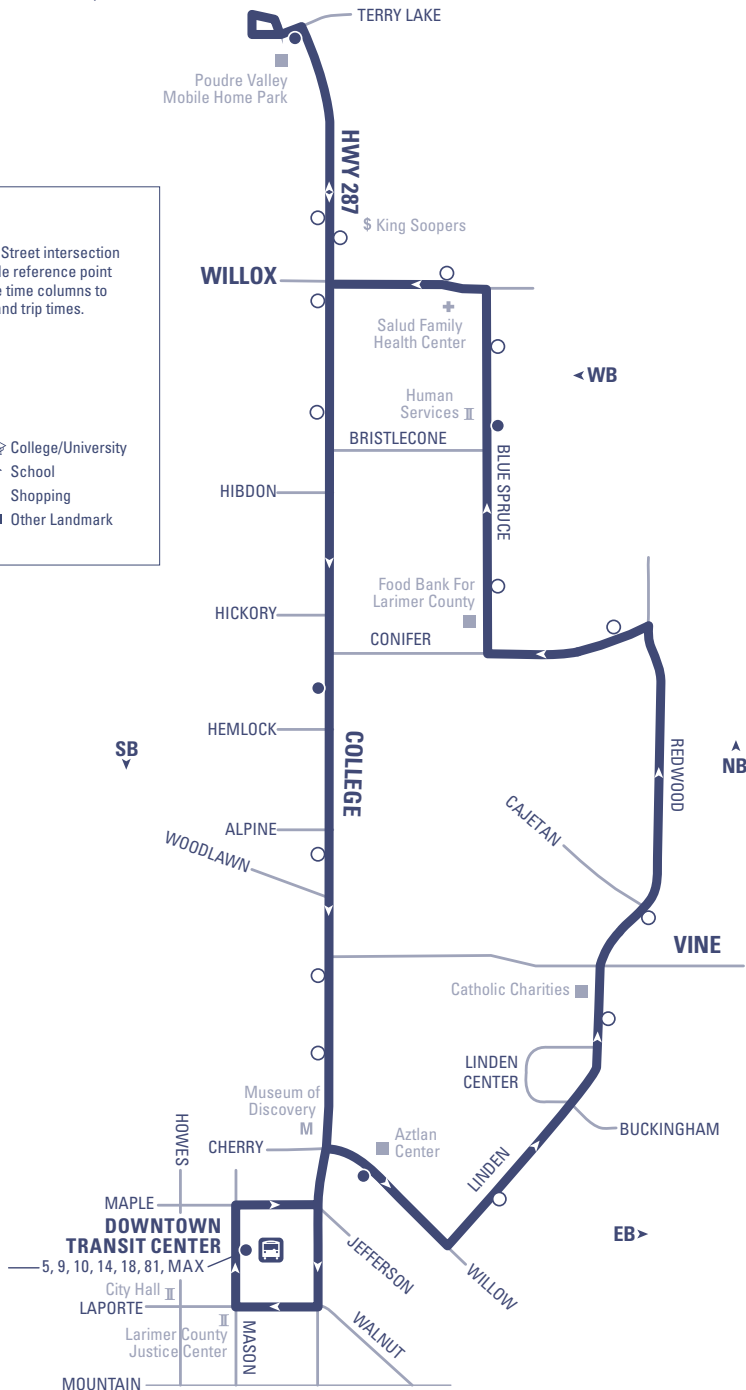

8

DTC ▶ REDWOOD ▶ PV MOBILE HOME PARK ▶ COLLEGE

EFFECTIVE 08/21/17

TRANSFORT

MAP LEGEND

- Bus Route**
- Time Point Bus Stop:** Street intersection used for time schedule reference point listed at the top of the time columns to estimate bus arrival and trip times.
- Bus Stop**
- Connecting Routes**
- Transit Center**
- Landmarks:**
 - Government Building
 - College/University
 - Post Office
 - School
 - Library
 - Shopping
 - Museum
 - Other Landmark
 - Medical Facility

Runs **SUNDAY** and **HOLIDAYS** All Year Long

8 LOOP					
BUS STOP NUMBER					
917	1391	488	634	365	917
DEPART DOWNTOWN TRANSIT CENTER (DTC)	WILLOW & COLLEGE	BLUE SPRUCE & BRISTLECONE	POUDRE VALLEY MOBILE HOME PARK	COLLEGE & CONIFER	ARRIVE DOWNTOWN TRANSIT CENTER (DTC)
8:22 a	8:24 a	8:29 a	8:33 a	8:35 a	8:41 a
8:52 a	8:54 a	8:59 a	9:03 a	9:05 a	9:11 a
9:22 a	9:24 a	9:29 a	9:33 a	9:35 a	9:41 a
9:52 a	9:54 a	9:59 a	10:03 a	10:05 a	10:11 a
10:22 a	10:24 a	10:29 a	10:33 a	10:35 a	10:41 a
10:52 a	10:54 a	10:59 a	11:03 a	11:05 a	11:11 a
11:22 a	11:24 a	11:29 a	11:33 a	11:35 a	11:41 a
11:52 a	11:54 a	11:59 a	12:03 p	12:05 p	12:11 p
12:22 p	12:24 p	12:29 p	12:33 p	12:35 p	12:41 p
12:52 p	12:54 p	12:59 p	1:03 p	1:05 p	1:11 p
1:22 p	1:24 p	1:29 p	1:33 p	1:35 p	1:41 p
1:52 p	1:54 p	1:59 p	2:03 p	2:05 p	2:11 p
2:22 p	2:24 p	2:29 p	2:33 p	2:35 p	2:41 p
2:52 p	2:54 p	2:59 p	3:03 p	3:05 p	3:11 p
3:22 p	3:24 p	3:29 p	3:33 p	3:35 p	3:41 p
3:52 p	3:54 p	3:59 p	4:03 p	4:05 p	4:11 p
4:22 p	4:24 p	4:29 p	4:33 p	4:35 p	4:41 p
4:52 p	4:54 p	4:59 p	5:03 p	5:05 p	5:11 p
5:22 p	5:24 p	5:29 p	5:33 p	5:35 p	5:41 p
5:52 p	5:54 p	5:59 p	6:03 p	6:05 p	6:11 p
6:22 p	6:24 p	6:29 p	6:33 p	6:35 p	6:41 p
6:52 p	6:54 p	6:59 p	7:03 p	7:05 p	7:11 p