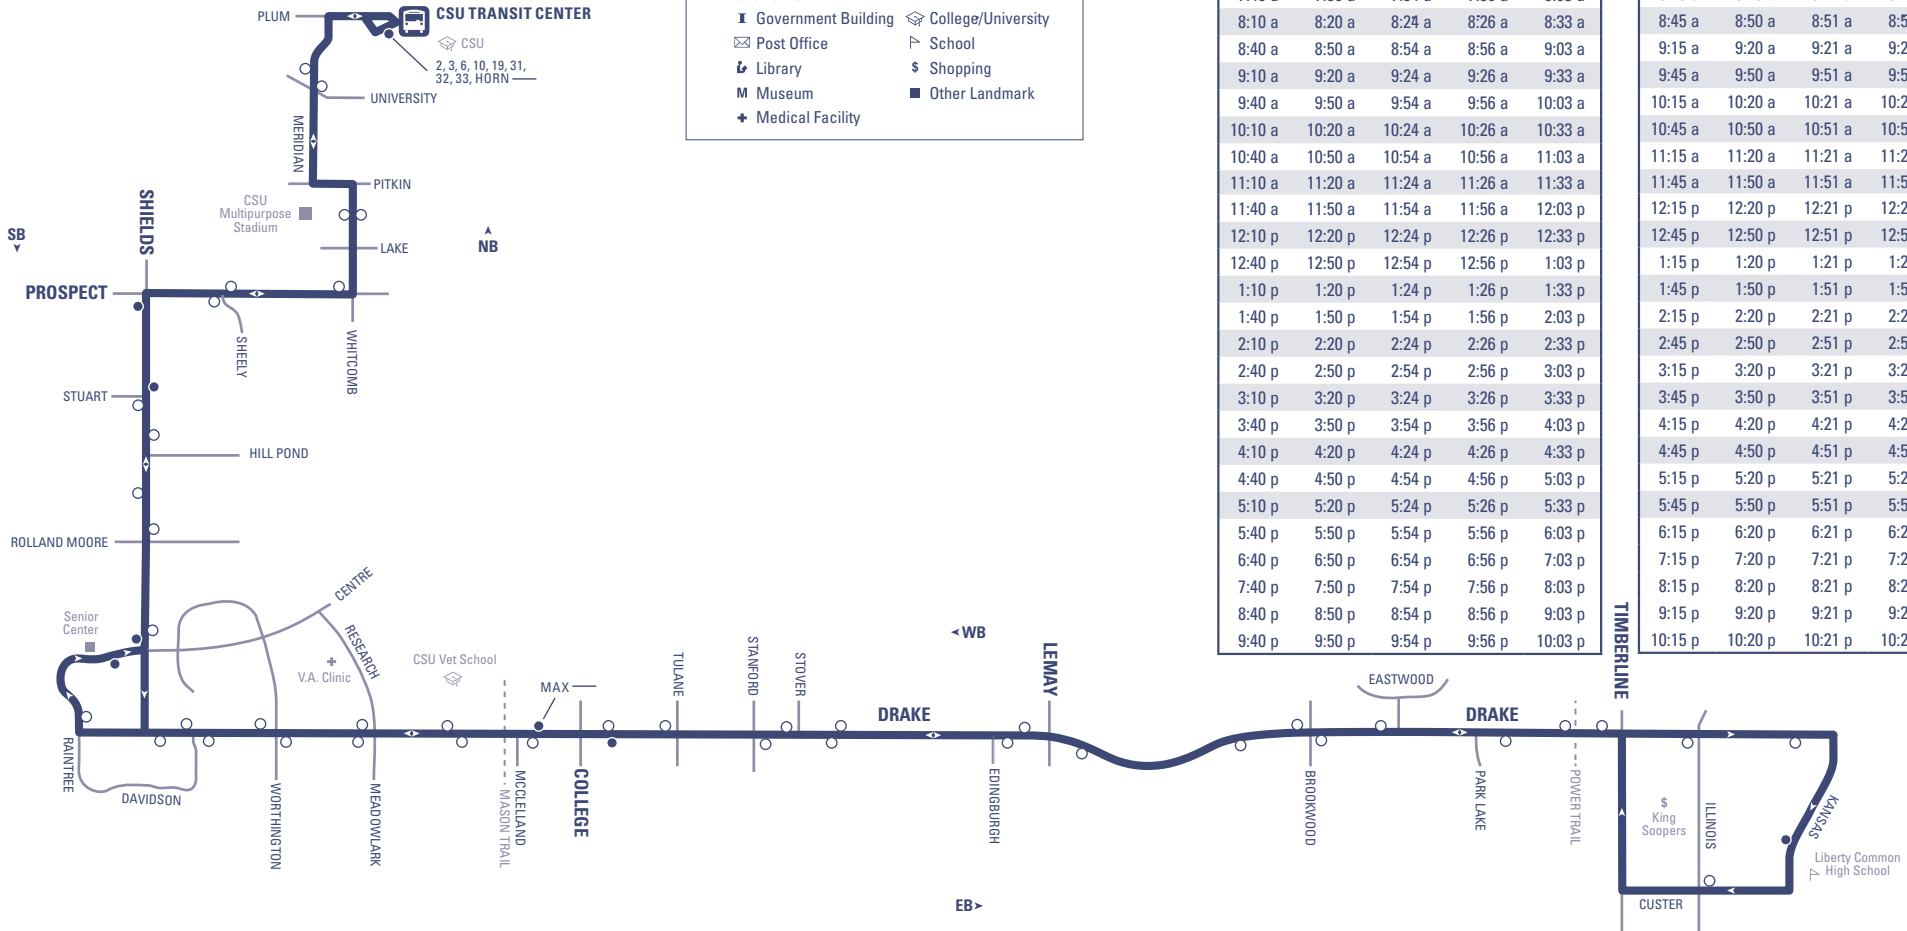

#### REVISED 12/19/17

# TRANSFORT

Runs MONDAY - SATURDAY All Year Long    Runs MONDAY - FRIDAY All Year Long

#### MAP LEGEND

- Bus Route**
  - Time Point Bus Stop:** Street intersection used for time schedule reference point listed at the top of the time columns to estimate bus arrival and trip times.
  - Bus Stop**
  - Connecting Routes**
  - Transit Center**
- Landmarks:**
- Government Building
  - Post Office
  - Library
  - Museum
  - Medical Facility
  - College/University
  - School
  - Shopping
  - Other Landmark