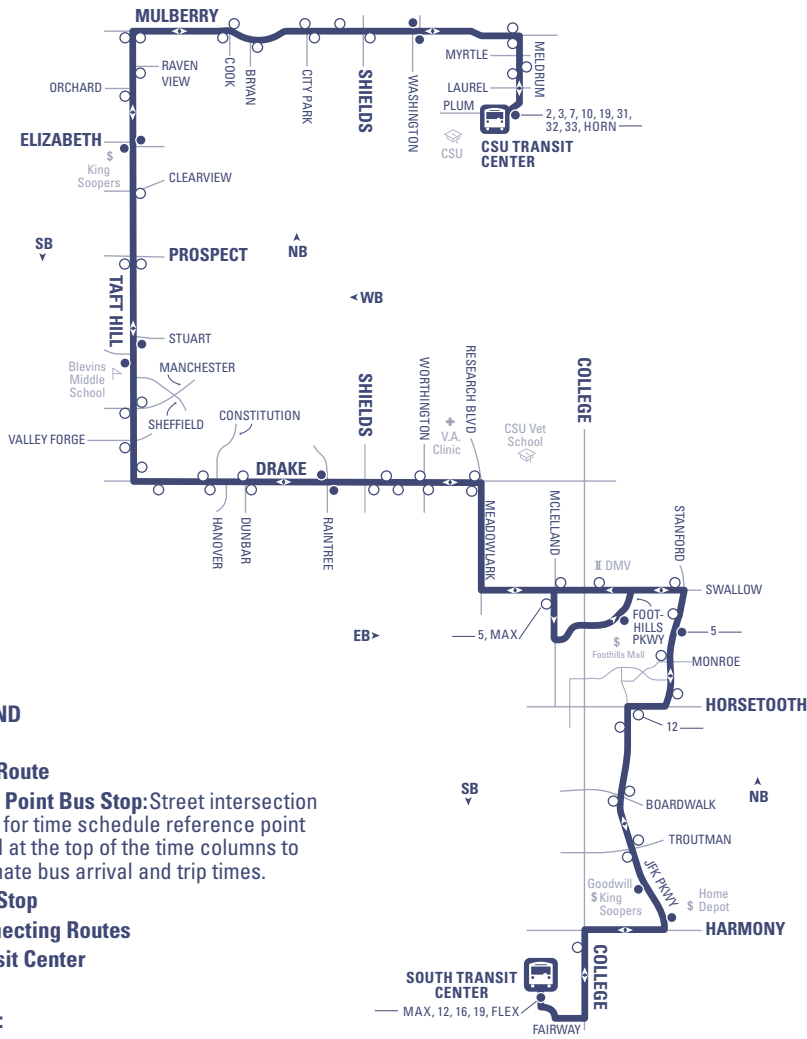

6

CTC ▶ MULBERRY ▶ TAFT HILL ▶ DRAKE ▶ MALL ▶ JFK ▶ STC

EFFECTIVE 05/15/17

TRANSFORT

Runs Monday - Saturday All Year Long

MAP LEGEND

- Bus Route**
- Time Point Bus Stop:** Street intersection used for time schedule reference point listed at the top of the time columns to estimate bus arrival and trip times.
- Bus Stop**
- Connecting Routes**
- Transít Center**
- Landmarks:**
 - Government Building
 - College/University
 - Post Office
 - School
 - Library
 - Shopping
 - Museum
 - Other Landmark
 - Medical Facility

6 NORTHBOUND

BUS STOP NUMBER							
1492	786	1473	1537	146	1373	1377	466
DEPART SOUTH TRANSIT CENTER (STC)	JFK & HARMONY	STANFORD & MONROE	DRAKE & RAIN TREE	TAFT HILL & STUART	TAFT HILL & ELIZABETH	MULBERRY & WASHINGTON	ARRIVE SOUTH TRANSIT CENTER (CTC)
6:06 a	6:11 a	6:16 a	6:23 a	6:27 a	6:30 a	6:35 a	6:41 a
7:06 a	7:11 a	7:16 a	7:23 a	7:27 a	7:30 a	7:35 a	7:41 a
8:06 a	8:11 a	8:16 a	8:23 a	8:27 a	8:30 a	8:35 a	8:41 a
9:06 a	9:11 a	9:16 a	9:23 a	9:27 a	9:30 a	9:35 a	9:41 a
10:06 a	10:11 a	10:16 a	10:23 a	10:27 a	10:30 a	10:35 a	10:41 a
11:06 a	11:11 a	11:16 a	11:23 a	11:27 a	11:30 a	11:35 a	11:41 a
12:06 p	12:11 p	12:16 p	12:23 p	12:27 p	12:30 p	12:35 p	12:41 p
1:06 p	1:11 p	1:16 p	1:23 p	1:27 p	1:30 p	1:35 p	1:41 p
2:06 p	2:11 p	2:16 p	2:23 p	2:27 p	2:30 p	2:35 p	2:41 p
3:06 p	3:11 p	3:16 p	3:23 p	3:27 p	3:30 p	3:35 p	3:41 p
4:06 p	4:11 p	4:16 p	4:23 p	4:27 p	4:30 p	4:35 p	4:41 p
5:06 p	5:11 p	5:16 p	5:23 p	5:27 p	5:30 p	5:35 p	5:41 p
6:06 p	6:11 p	6:16 p	6:23 p	6:27 p	6:30 p	6:35 p	6:41 p
7:06 p	7:11 p	7:16 p	7:23 p	7:27 p	7:30 p	7:35 p	7:41 p
8:06 p	8:11 p	8:16 p	8:23 p	8:27 p	8:30 p	8:35 p	8:41 p
9:06 p	9:11 p	9:16 p	9:23 p	9:27 p	9:30 p	9:35 p	9:41 p