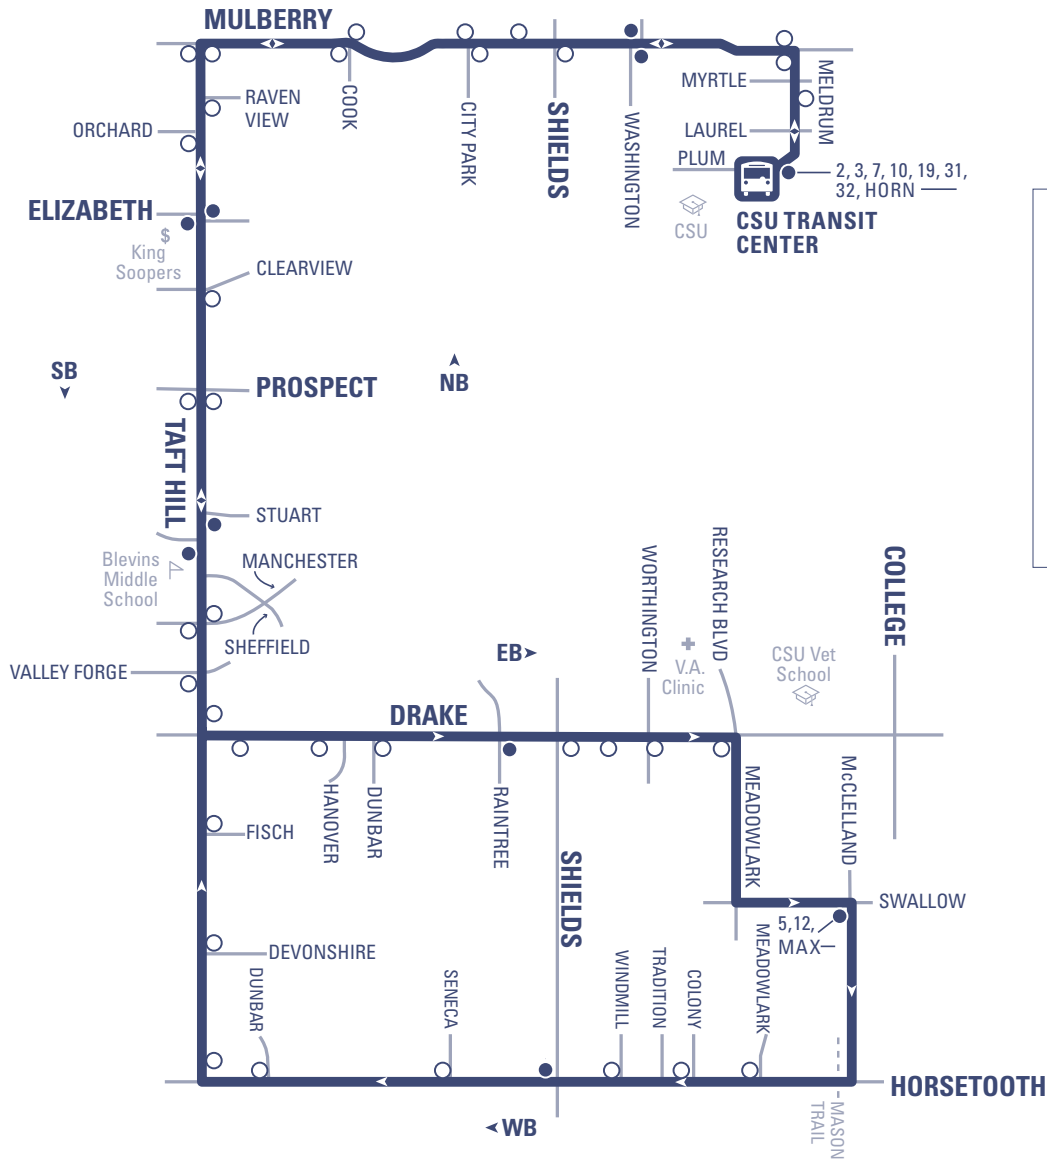

# 6

CTC ▶ MULBERRY ▶ TAFT HILL ▶ DRAKE ▶ SWALLOW STATION ▶ HORSETOOTH

# TRANSFORT

Runs MONDAY - SATURDAY All Year Long

## EFFECTIVE 08/26/19

(MAP REVISED 01/18/21)

**MAP LEGEND**

- Bus Route**
- Time Point Bus Stop:** Street intersection used for time schedule reference point listed at the top of the time columns to estimate bus arrival and trip times.
- Bus Stop**
- Connecting Routes**
- Transit Center**