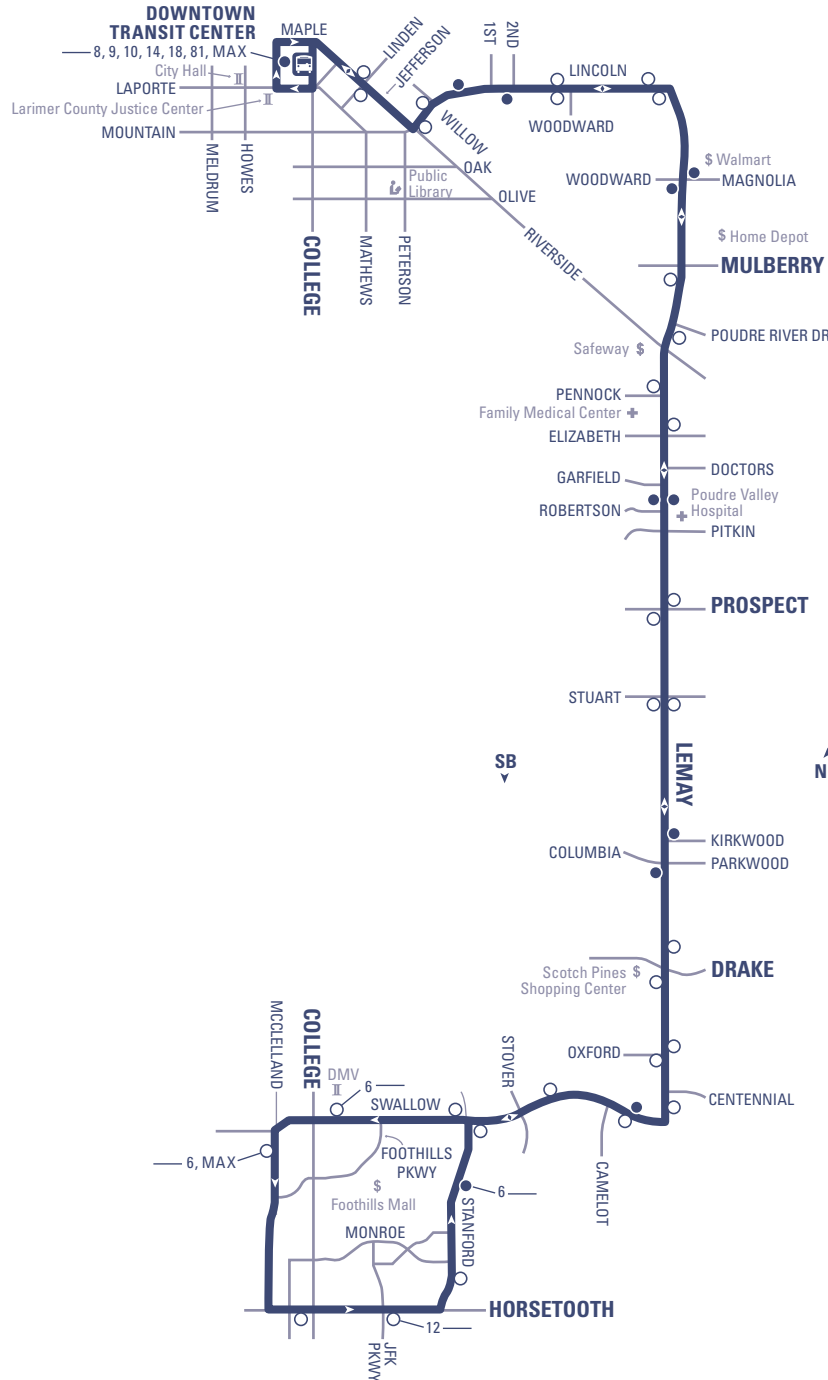

5

DTC ▶ LEMAY ▶ POUDRE VALLEY HOSPITAL ▶ MALL

EFFECTIVE 01/18/16
REVISED 08/21/17

TRANSFORT

Runs Monday - Saturday All Year Long

5 NORTHBOUND

BUS STOP NUMBER					
1473	799	28	1365	969	917
STANFORD & MONROE	LEMAY & KIRKWOOD	LEMAY & POUDRE VALLEY HOSPITAL	LEMAY & MAGNOLIA	LINCOLN & 1ST	DOWNTOWN TRANSIT CENTER (DTC)
6:23 a	6:27 a	6:30 a	6:34 a	6:36 a	6:42 a
7:23 a	7:27 a	7:30 a	7:34 a	7:36 a	7:42 a
8:23 a	8:27 a	8:30 a	8:34 a	8:36 a	8:42 a
9:23 a	9:27 a	9:30 a	9:34 a	9:36 a	9:42 a
10:23 a	10:27 a	10:30 a	10:34 a	10:36 a	10:42 a
11:23 a	11:27 a	11:30 a	11:34 a	11:36 a	11:42 a
12:23 p	12:27 p	12:30 p	12:34 p	12:36 p	12:42 p
1:23 p	1:27 p	1:30 p	1:34 p	1:36 p	1:42 p
2:23 p	2:27 p	2:30 p	2:34 p	2:36 p	2:42 p
3:23 p	3:27 p	3:30 p	3:34 p	3:36 p	3:42 p
4:23 p	4:27 p	4:30 p	4:34 p	4:36 p	4:42 p
5:23 p	5:27 p	5:30 p	5:34 p	5:36 p	5:42 p
6:23 p	6:27 p	6:30 p	6:34 p	6:36 p	6:42 p

5 SOUTHBOUND

BUS STOP NUMBER						
917	951	1368	932	935	1534	1473
DOWNTOWN TRANSIT CENTER (DTC)	LINCOLN & 2ND	LEMAY & WOODWARD	LEMAY & POUDRE VALLEY HOSPITAL	LEMAY & COLUMBIA	SWALLOW & LEMAY	ARRIVE STANFORD & MONROE
---	---	---	---	---	6:05 a	6:17 a
6:50 a	6:53 a	6:56 a	7:00 a	7:02 a	7:05 a	7:17 a
7:50 a	7:53 a	7:56 a	8:00 a	8:02 a	8:05 a	8:17 a
8:50 a	8:53 a	8:56 a	9:00 a	9:02 a	9:05 a	9:17 a
9:50 a	9:53 a	9:56 a	10:00 a	10:02 a	10:05 a	10:17 a
10:50 a	10:53 a	10:56 a	11:00 a	11:02 a	11:05 a	11:17 a
11:50 a	11:53 a	11:56 a	12:00 p	12:02 p	12:05 p	12:17 p
12:50 p	12:53 p	12:56 p	1:00 p	1:02 p	1:05 p	1:17 p
1:50 p	1:53 p	1:56 p	2:00 p	2:02 p	2:05 p	2:17 p
2:50 p	2:53 p	2:56 p	3:00 p	3:02 p	3:05 p	3:17 p
3:50 p	3:53 p	3:56 p	4:00 p	4:02 p	4:05 p	4:17 p
4:50 p	4:53 p	4:56 p	5:00 p	5:02 p	5:05 p	5:17 p
5:50 p	5:53 p	5:56 p	6:00 p	6:02 p	6:05 p	6:17 p
6:50 p	6:53 p	6:56 p	7:00 p	7:02 p	7:05 p	7:15 p