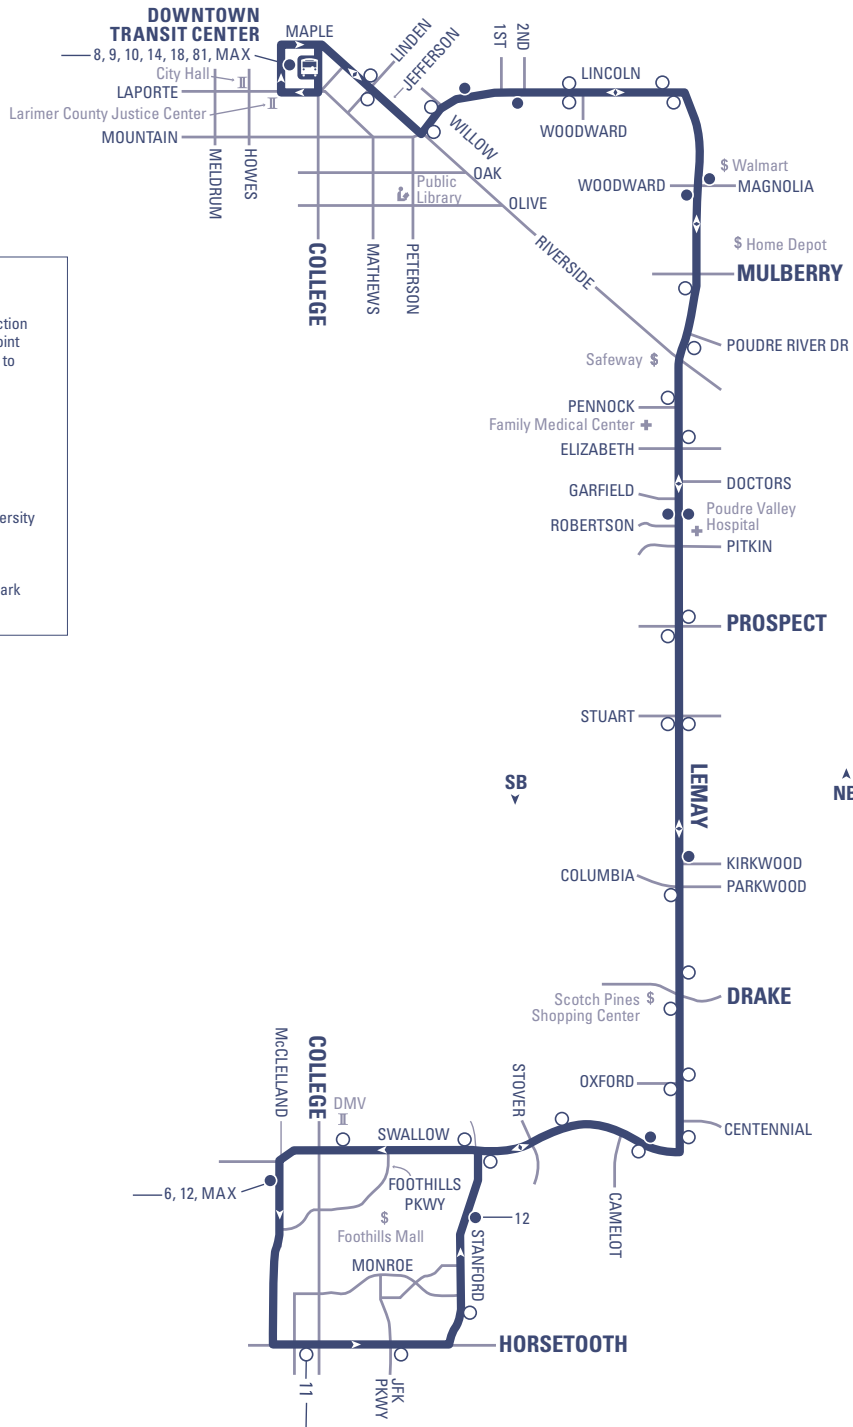

## DTC ▶ LEMAY ▶ POUDRE VALLEY HOSPITAL ▶ MALL

# TRANSFORT

Runs **MONDAY - SATURDAY** All Year Long

#### MAP LEGEND

- Bus Route**
  - Time Point Bus Stop:** Street intersection used for time schedule reference point listed at the top of the time columns to estimate bus arrival and trip times.
  - Bus Stop**
  - Connecting Routes**
  - Transit Center**
- Landmarks:**
- Government Building
  - College/University
  - Post Office
  - School
  - Library
  - Shopping
  - Museum
  - Other Landmark
  - Medical Facility

## 5 NORTHBOUND

BUS STOP NUMBER					
1473	799	28	1365	969	917
DEPART STANDFORD & MONROE	LEWAY & KIRKWOOD	LEWAY & POUDRE VALLEY HOSPITAL	LEWAY & MAGNOLIA	LINCOLN & 1ST	ARRIVE DOWNTOWN TRANSIT CENTER (DTC)
----	----	----	----	----	----
6:23 a	6:27 a	6:30 a	6:34 a	6:36 a	6:42 a
7:23 a	7:27 a	7:30 a	7:34 a	7:36 a	7:42 a
8:23 a	8:27 a	8:30 a	8:34 a	8:36 a	8:42 a
9:23 a	9:27 a	9:30 a	9:34 a	9:36 a	9:42 a
10:23 a	10:27 a	10:30 a	10:34 a	10:36 a	10:42 a
11:23 a	11:27 a	11:30 a	11:34 a	11:36 a	11:42 a
12:23 p	12:27 p	12:30 p	12:34 p	12:36 p	12:42 p
1:23 p	1:27 p	1:30 p	1:34 p	1:36 p	1:42 p
2:23 p	2:27 p	2:30 p	2:34 p	2:36 p	2:42 p
3:23 p	3:27 p	3:30 p	3:34 p	3:36 p	3:42 p
4:23 p	4:27 p	4:30 p	4:34 p	4:36 p	4:42 p
5:23 p	5:27 p	5:30 p	5:34 p	5:36 p	5:42 p
6:23 p	6:27 p	6:30 p	6:34 p	6:36 p	6:42 p