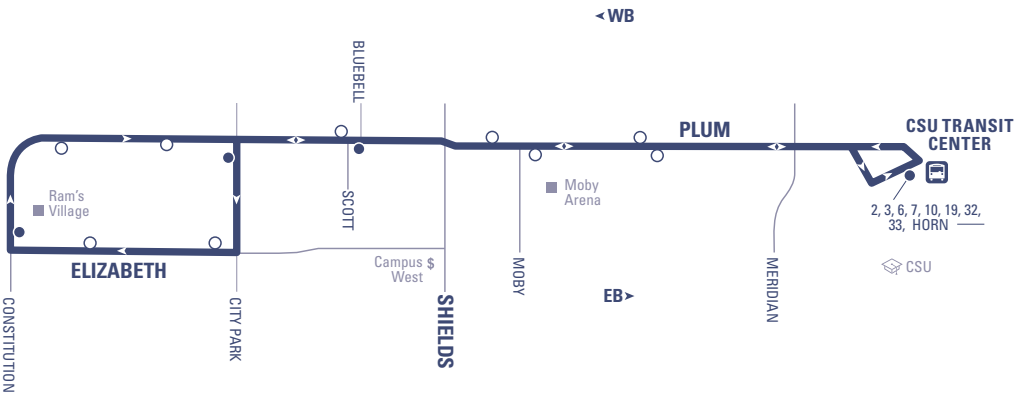

## CSU ▶ PLUM ▶ CAMPUS WEST ▶ RAM'S VILLAGE

#### MAP LEGEND

- Bus Route**
- Time Point Bus Stop:** Street intersection used for time schedule reference point listed at the top of the time columns to estimate bus arrival and trip times.
- Bus Stop**
- Connecting Routes**
- Transit Center**

## 31 LOOP

BUS STOP NUMBER				
466	464	811	531	466
DEPART CSU TRANSIT CENTER (CTC)	CITY PARK & PLUM	CONSTITUTION & ELIZABETH	PLUM & SCOTT	ARRIVE CSU TRANSIT CENTER (CTC)
----	----	6:58 a	7:01 a	7:06 a
7:00 a	7:06 a	7:08 a	7:11 a	7:16 a
7:10 a	7:16 a	7:18 a	7:21 a	7:26 a
7:20 a	7:26 a	7:28 a	7:31 a	7:36 a
7:30 a	7:36 a	7:38 a	7:41 a	7:46 a
7:40 a	7:46 a	7:48 a	7:51 a	7:56 a
7:50 a	7:56 a	7:58 a	8:01 a	8:06 a
8:00 a	8:06 a	8:08 a	8:11 a	8:16 a
8:10 a	8:16 a	8:18 a	8:21 a	8:26 a
8:20 a	8:26 a	8:28 a	8:31 a	8:36 a
8:30 a	8:36 a	8:38 a	8:41 a	8:46 a
8:40 a	8:46 a	8:48 a	8:51 a	8:56 a
8:50 a	8:56 a	8:58 a	9:01 a	9:06 a
9:00 a	9:06 a	9:08 a	9:11 a	9:16 a
9:10 a	9:16 a	9:18 a	9:21 a	9:26 a
9:20 a	9:26 a	9:28 a	9:31 a	9:36 a
9:30 a	9:36 a	9:38 a	9:41 a	9:46 a
9:40 a	9:46 a	9:48 a	9:51 a	9:56 a
9:50 a	9:56 a	9:58 a	10:01 a	10:06 a
10:00 a	10:06 a	10:08 a	10:11 a	10:16 a
10:10 a	10:16 a	10:18 a	10:21 a	10:26 a
10:20 a	10:26 a	10:28 a	10:31 a	10:36 a
10:30 a	10:36 a	10:38 a	10:41 a	10:46 a
10:40 a	10:46 a	10:48 a	10:51 a	10:56 a
10:50 a	10:56 a	10:58 a	11:01 a	11:06 a
11:00 a	11:06 a	11:08 a	11:11 a	11:16 a
11:10 a	11:16 a	11:18 a	11:21 a	11:26 a
11:20 a	11:26 a	11:28 a	11:31 a	11:36 a
11:30 a	11:36 a	11:38 a	11:41 a	11:46 a
11:40 a	11:46 a	11:48 a	11:51 a	11:56 a
11:50 a	11:56 a	11:58 a	12:01 p	12:06 p
12:00 p	12:06 p	12:08 p	12:11 p	12:16 p
12:10 p	12:16 p	12:18 p	12:21 p	12:26 p