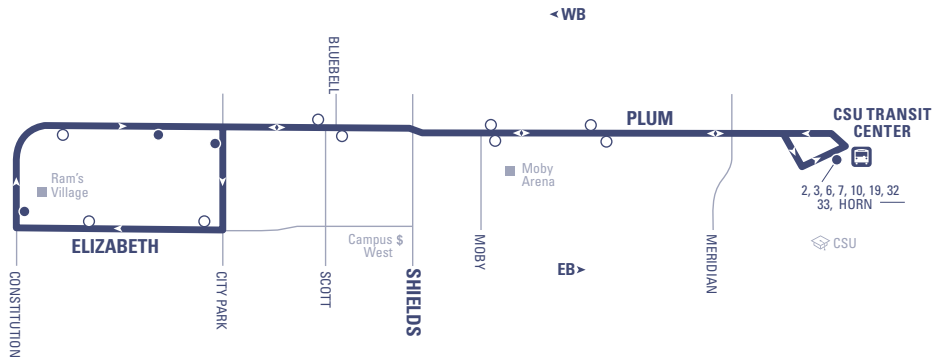

31

CSU ▶ PLUM ▶ CAMPUS WEST ▶ RAM'S VILLAGE

EFFECTIVE 08/25/14

REVISED 05/18/15

TRANSFORT

N

Runs **MONDAY - FRIDAY** when CSU is in Session

MAP LEGEND

- Bus Route**
- Time Point Bus Stop:** Street intersection used for time schedule reference point listed at the top of the time columns to estimate bus arrival and trip times.
- Bus Stop**
- Connecting Routes**
- Transit Center**

- Landmarks:**
- Government Building
 - College/University
 - Post Office
 - School
 - Library
 - Shopping
 - Museum
 - Other Landmark
 - Medical Facility

31 LOOP

BUS STOP NUMBER				
466	464	811	1225	466
DEPART CSU TRANSIT CENTER (CTC)	CITY PARK & PLUM	CONSTITUTION & ELIZABETH	RAMS VILLAGE EAST	ARRIVE CSU TRANSIT CENTER (CTC)
----	----	6:58 a	7:00 a	7:06 a
7:00 a	7:06 a	7:08 a	7:10 a	7:16 a
7:10 a	7:16 a	7:18 a	7:20 a	7:26 a
7:20 a	7:26 a	7:28 a	7:30 a	7:36 a
7:30 a	7:36 a	7:38 a	7:40 a	7:46 a
7:40 a	7:46 a	7:48 a	7:50 a	7:56 a
7:50 a	7:56 a	7:58 a	8:00 a	8:06 a
8:00 a	8:06 a	8:08 a	8:10 a	8:16 a
8:10 a	8:16 a	8:18 a	8:20 a	8:26 a
8:20 a	8:26 a	8:28 a	8:30 a	8:36 a
8:30 a	8:36 a	8:38 a	8:40 a	8:46 a
8:40 a	8:46 a	8:48 a	8:50 a	8:56 a
8:50 a	8:56 a	8:58 a	9:00 a	9:06 a
9:00 a	9:06 a	9:08 a	9:10 a	9:16 a
9:10 a	9:16 a	9:18 a	9:20 a	9:26 a
9:20 a	9:26 a	9:28 a	9:30 a	9:36 a
9:30 a	9:36 a	9:38 a	9:40 a	9:46 a
9:40 a	9:46 a	9:48 a	9:50 a	9:56 a
9:50 a	9:56 a	9:58 a	10:00 a	10:06 a
10:00 a	10:06 a	10:08 a	10:10 a	10:16 a
10:10 a	10:16 a	10:18 a	10:20 a	10:26 a
10:20 a	10:26 a	10:28 a	10:30 a	10:36 a
10:30 a	10:36 a	10:38 a	10:40 a	10:46 a
10:40 a	10:46 a	10:48 a	10:50 a	10:56 a
10:50 a	10:56 a	10:58 a	11:00 a	11:06 a
11:00 a	11:06 a	11:08 a	11:10 a	11:16 a
11:10 a	11:16 a	11:18 a	11:20 a	11:26 a
11:20 a	11:26 a	11:28 a	11:30 a	11:36 a
11:30 a	11:36 a	11:38 a	11:40 a	11:46 a
11:40 a	11:46 a	11:48 a	11:50 a	11:56 a
11:50 a	11:56 a	11:58 a	12:00 p	12:06 p
12:00 p	12:06 p	12:08 p	12:10 p	12:16 p
12:10 p	12:16 p	12:18 p	12:20 p	12:26 p