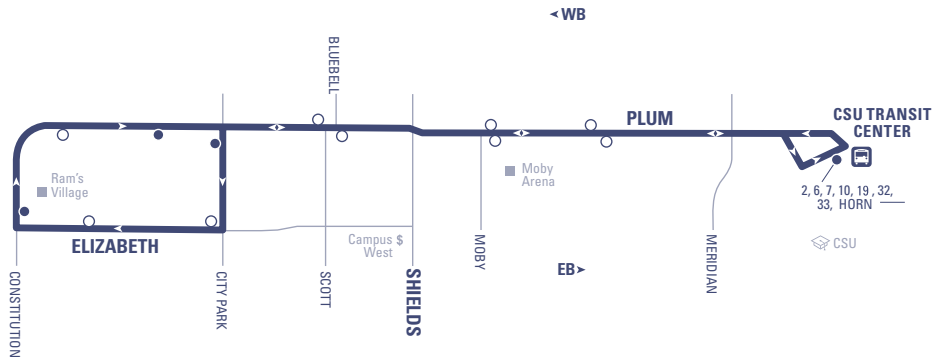

## CSU ▶ PLUM ▶ CAMPUS WEST ▶ RAM'S VILLAGE

EFFECTIVE 08/25/14  
REVISED 05/18/15

### MAP LEGEND

- Bus Route**
- Time Point Bus Stop:** Street intersection used for time schedule reference point listed at the top of the time columns to estimate bus arrival and trip times.
- Bus Stop**
- Transfer Location:** Route intersection for transferring to the connecting route or routes indicated.
- Transit Center**

## 31 LOOP

BUS STOP NUMBER				
466	464	811	1225	466
DEPART CSU TRANSIT CENTER (CTC)	CITY PARK & PLUM	CONSTITUTION & ELIZABETH	RAMS VILLAGE EAST	ARRIVE CSU TRANSIT CENTER (CTC)
----	----	6:58 a	7:00 a	7:06 a
7:00 a	7:06 a	7:08 a	7:10 a	7:16 a
7:10 a	7:16 a	7:18 a	7:20 a	7:26 a
7:20 a	7:26 a	7:28 a	7:30 a	7:36 a
7:30 a	7:36 a	7:38 a	7:40 a	7:46 a
7:40 a	7:46 a	7:48 a	7:50 a	7:56 a
7:50 a	7:56 a	7:58 a	8:00 a	8:06 a
8:00 a	8:06 a	8:08 a	8:10 a	8:16 a
8:10 a	8:16 a	8:18 a	8:20 a	8:26 a
8:20 a	8:26 a	8:28 a	8:30 a	8:36 a
8:30 a	8:36 a	8:38 a	8:40 a	8:46 a
8:40 a	8:46 a	8:48 a	8:50 a	8:56 a
8:50 a	8:56 a	8:58 a	9:00 a	9:06 a
9:00 a	9:06 a	9:08 a	9:10 a	9:16 a
9:10 a	9:16 a	9:18 a	9:20 a	9:26 a
9:20 a	9:26 a	9:28 a	9:30 a	9:36 a
9:30 a	9:36 a	9:38 a	9:40 a	9:46 a
9:40 a	9:46 a	9:48 a	9:50 a	9:56 a
9:50 a	9:56 a	9:58 a	10:00 a	10:06 a
10:00 a	10:06 a	10:08 a	10:10 a	10:16 a
10:10 a	10:16 a	10:18 a	10:20 a	10:26 a
10:20 a	10:26 a	10:28 a	10:30 a	10:36 a
10:30 a	10:36 a	10:38 a	10:40 a	10:46 a
10:40 a	10:46 a	10:48 a	10:50 a	10:56 a
10:50 a	10:56 a	10:58 a	11:00 a	11:06 a
11:00 a	11:06 a	11:08 a	11:10 a	11:16 a
11:10 a	11:16 a	11:18 a	11:20 a	11:26 a
11:20 a	11:26 a	11:28 a	11:30 a	11:36 a
11:30 a	11:36 a	11:38 a	11:40 a	11:46 a
11:40 a	11:46 a	11:48 a	11:50 a	11:56 a
11:50 a	11:56 a	11:58 a	12:00 p	12:06 p
12:00 p	12:06 p	12:08 p	12:10 p	12:16 p
12:10 p	12:16 p	12:18 p	12:20 p	12:26 p