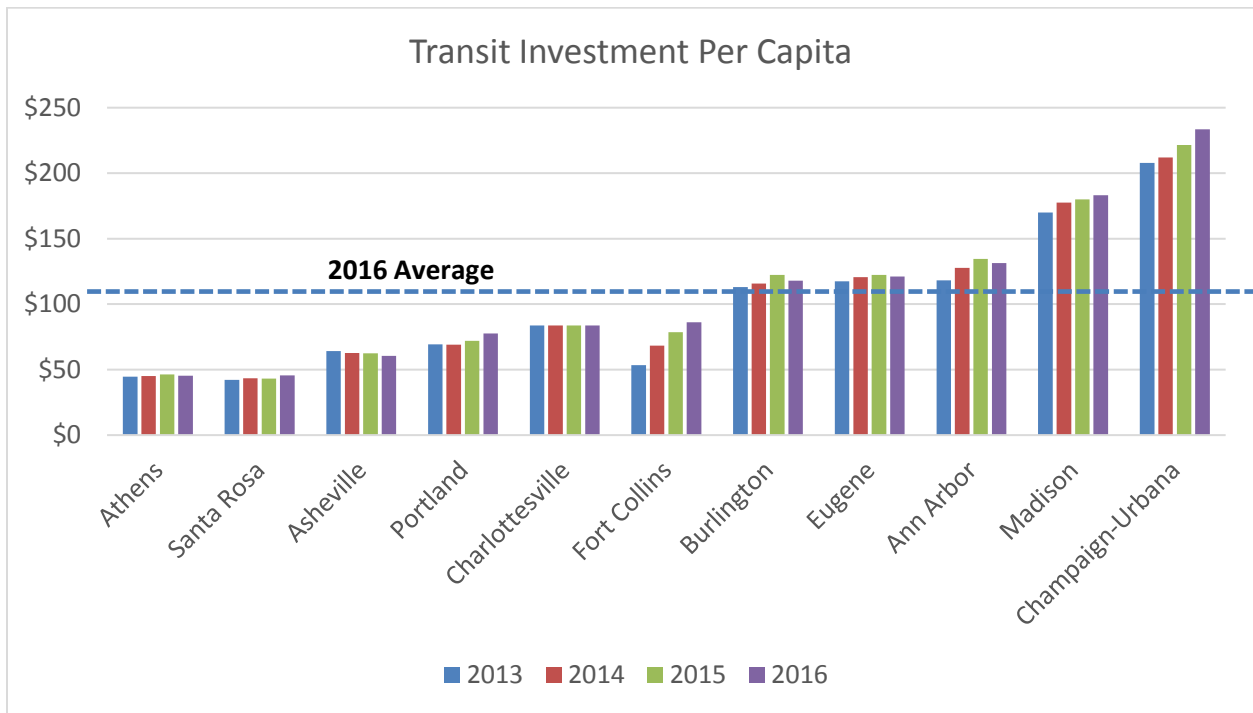

2016 Peer Comparison

Passenger Trips Per Capita