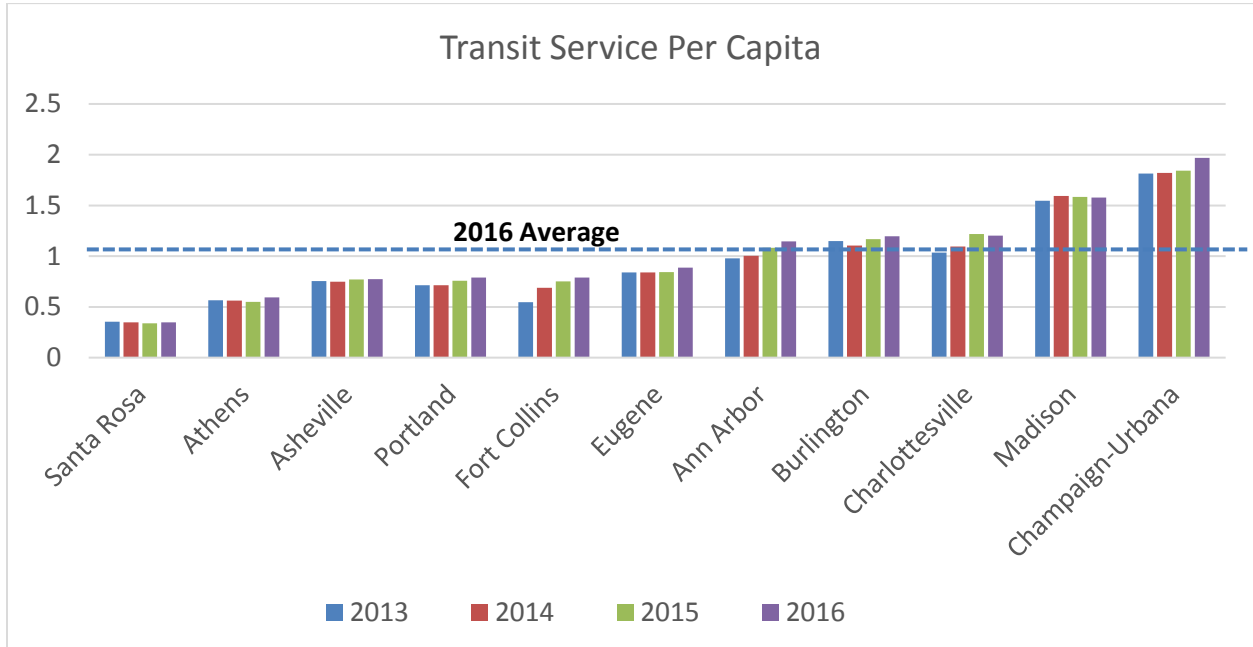

2016 Peer Comparison

Passenger Trips Per Capita