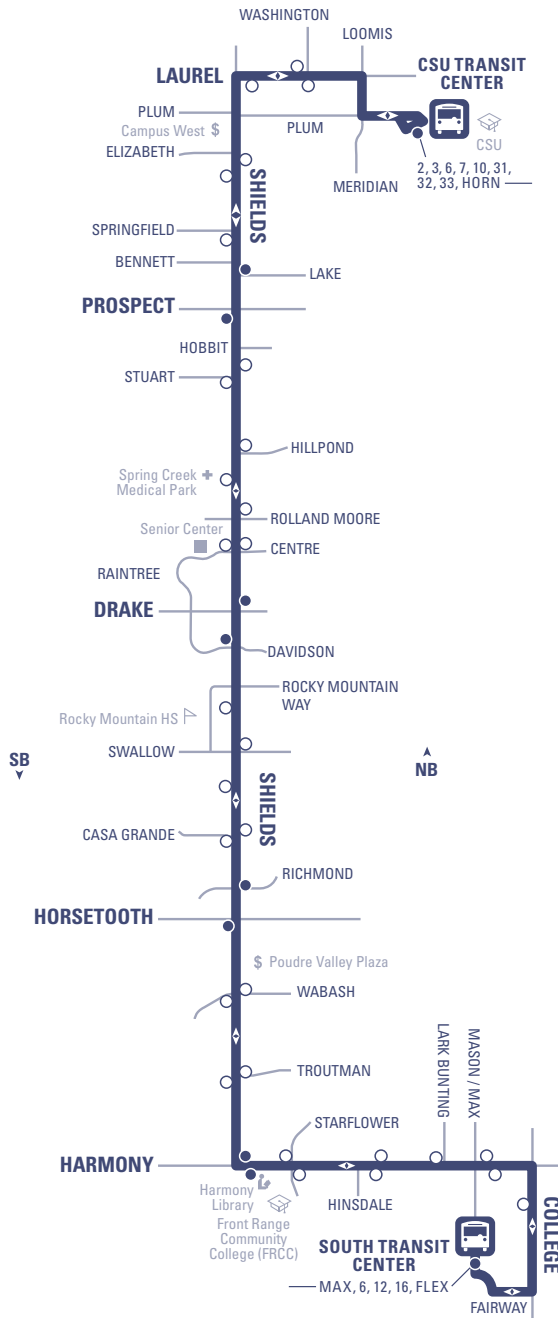

19

CTC ▶ SHIELDS ▶ HARMONY ▶ STC

EFFECTIVE 01/19/15
REVISED 10/27/16

TRANSFORT

MAP LEGEND

- Bus Route**
- Time Point Bus Stop:** Street intersection used for time schedule reference point listed at the top of the time columns to estimate bus arrival and trip times.
- Bus Stop**
- Connecting Routes**
- Transit Center**

Landmarks:

- Government Building
- College/University
- Post Office
- School
- Library
- Shopping
- Museum
- Other Landmark
- Medical Facility

Runs Monday - Friday All Year Long

Runs Monday - Friday when CSU or PSD is in Session

19 NORTHBOUND

BUS STOP NUMBER					
1492	1550	1401	483	253	466
DEPART SOUTH TRANSIT CENTER (STC)	SHIELDS & HARMONY	SHIELDS & HORSETOOTH	SHIELDS & DRAKE	SHIELDS & LAKE	ARRIVE CSU TRANSIT CENTER (CTC)
---	---	---	---	---	---
6:52 a	6:57 a	6:59 a	7:02 a	7:06 a	7:14 a
7:22 a	7:27 a	7:29 a	7:32 a	7:36 a	7:44 a
7:52 a	7:57 a	7:59 a	8:02 a	8:06 a	8:14 a
8:22 a	8:27 a	8:29 a	8:32 a	8:36 a	8:44 a
8:52 a	8:57 a	8:59 a	9:02 a	9:06 a	9:14 a
9:22 a	9:27 a	9:29 a	9:32 a	9:36 a	9:44 a
9:52 a	9:57 a	9:59 a	10:02 a	10:06 a	10:14 a
10:52 a	10:57 a	10:59 a	11:02 a	11:06 a	11:14 a
11:52 a	11:57 a	11:59 a	12:02 p	12:06 p	12:14 p
12:52 p	12:57 p	12:59 p	1:02 p	1:06 p	1:14 p
1:52 p	1:57 p	1:59 p	2:02 p	2:06 p	2:14 p
---	---	---	---	---	---
2:52 p	2:57 p	2:59 p	3:02 p	3:06 p	3:14 p
3:22 p	3:27 p	3:29 p	3:32 p	3:36 p	3:44 p
3:52 p	3:57 p	3:59 p	4:02 p	4:06 p	4:14 p
4:22 p	4:27 p	4:29 p	4:32 p	4:36 p	4:44 p
4:52 p	4:57 p	4:59 p	5:02 p	5:06 p	5:14 p
5:52 p	5:57 p	5:59 p	6:02 p	6:06 p	6:14 p
6:52 p	6:57 p	6:59 p	7:02 p	7:06 p	7:14 p