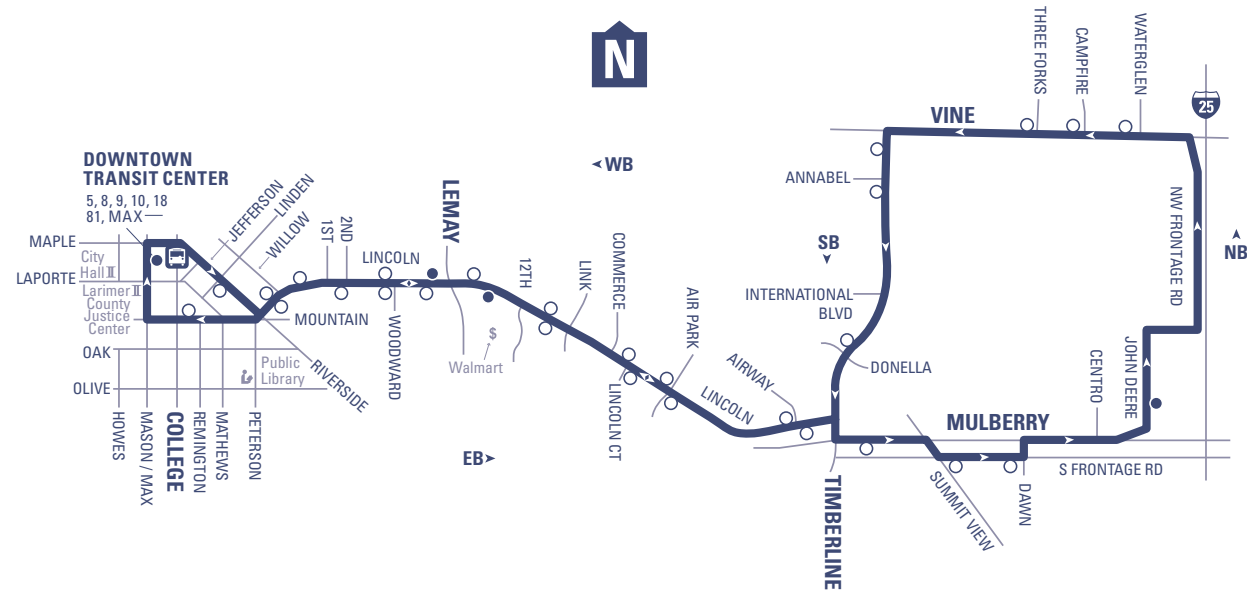

## 14 WESTBOUND

BUS STOP NUMBER		
1594	968	917
DEPART JOHN DEERE & NORTH FRONTAGE	LINCOLN & LEMAY	ARRIVE DOWNTOWN TRANSIT CENTER (DTC)
6:25 a	6:37 a	6:47 a
7:25 a	7:37 a	7:47 a
8:25 a	8:37 a	8:47 a
9:25 a	9:37 a	9:47 a
10:25 a	10:37 a	10:47 a
11:25 a	11:37 a	11:47 a
12:25 p	12:37 p	12:47 p
1:25 p	1:37 p	1:47 p
2:25 p	2:37 p	2:47 p
3:25 p	3:37 p	3:47 p
4:25 p	4:37 p	4:47 p
5:25 p	5:37 p	5:47 p
6:25 p	6:37 p	6:47 p

## 14 WESTBOUND

BUS STOP NUMBER		
1594	968	917
DEPART JOHN DEERE & NORTH FRONTAGE	LINCOLN & LEMAY	ARRIVE DOWNTOWN TRANSIT CENTER (DTC)
8:25 a	8:37 a	8:47 a
9:25 a	9:37 a	9:47 a
10:25 a	10:37 a	10:47 a
11:25 a	11:37 a	11:47 a
12:25 p	12:37 p	12:47 p
1:25 p	1:37 p	1:47 p
2:25 p	2:37 p	2:47 p
3:25 p	3:37 p	3:47 p
4:25 p	4:37 p	4:47 p
5:25 p	5:37 p	5:47 p
6:25 p	6:37 p	6:47 p

## 14 EASTBOUND

BUS STOP NUMBER		
917	952	1594
DEPART DOWNTOWN TRANSIT CENTER (DTC)	LINCOLN & LEMAY	ARRIVE JOHN DEERE & NORTH FRONTAGE
6:10 a	6:14 a	6:25 a
7:10 a	7:14 a	7:25 a
8:10 a	8:14 a	8:25 a
9:10 a	9:14 a	9:25 a
10:10 a	10:14 a	10:25 a
11:10 a	11:14 a	11:25 a
12:10 p	12:14 p	12:25 p
1:10 p	1:14 p	1:25 p
2:10 p	2:14 p	2:25 p
3:10 p	3:14 p	3:25 p
4:10 p	4:14 p	4:25 p
5:10 p	5:14 p	5:25 p
6:10 p	6:14 p	6:25 p

## 14 EASTBOUND

BUS STOP NUMBER		
917	952	1594
DEPART DOWNTOWN TRANSIT CENTER (DTC)	LINCOLN & LEMAY	ARRIVE JOHN DEERE & NORTH FRONTAGE
8:10 a	8:14 a	8:25 a
9:10 a	9:14 a	9:25 a
10:10 a	10:14 a	10:25 a
11:10 a	11:14 a	11:25 a
12:10 p	12:14 p	12:25 p
1:10 p	1:14 p	1:25 p
2:10 p	2:14 p	2:25 p
3:10 p	3:14 p	3:25 p
4:10 p	4:14 p	4:25 p
5:10 p	5:14 p	5:25 p
6:10 p	6:14 p	6:25 p