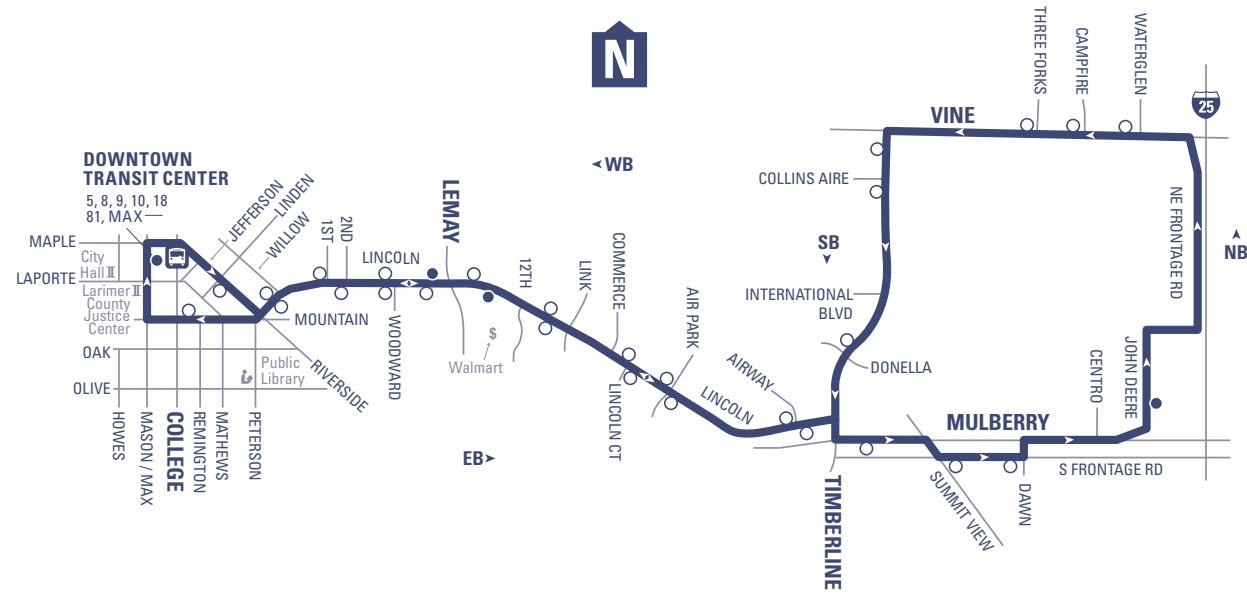

## 14 WESTBOUND

BUS STOP NUMBER		
1594	968	917
DEPART JOHN DEERE & NORTH FRONTAGE	LINCOLN & LEMAY	ARRIVE DOWNTOWN TRANSIT CENTER (DTC)
6:25 a	6:37 a	6:47 a
7:25 a	7:37 a	7:47 a
8:25 a	8:37 a	8:47 a
9:25 a	9:37 a	9:47 a
10:25 a	10:37 a	10:47 a
11:25 a	11:37 a	11:47 a
12:25 p	12:37 p	12:47 p
1:25 p	1:37 p	1:47 p
2:25 p	2:37 p	2:47 p
3:25 p	3:37 p	3:47 p
4:25 p	4:37 p	4:47 p
5:25 p	5:37 p	5:47 p
6:25 p	6:37 p	6:47 p

## 14 WESTBOUND

BUS STOP NUMBER		
1594	968	917
DEPART JOHN DEERE & NORTH FRONTAGE	LINCOLN & LEMAY	ARRIVE DOWNTOWN TRANSIT CENTER (DTC)
8:25 a	8:37 a	8:47 a
9:25 a	9:37 a	9:47 a
10:25 a	10:37 a	10:47 a
11:25 a	11:37 a	11:47 a
12:25 p	12:37 p	12:47 p
1:25 p	1:37 p	1:47 p
2:25 p	2:37 p	2:47 p
3:25 p	3:37 p	3:47 p
4:25 p	4:37 p	4:47 p
5:25 p	5:37 p	5:47 p
6:25 p	6:37 p	6:47 p

## 14 EASTBOUND

BUS STOP NUMBER		
917	952	1594
DEPART DOWNTOWN TRANSIT CENTER (DTC)	LINCOLN & LEMAY	ARRIVE JOHN DEERE & NORTH FRONTAGE
6:10 a	6:14 a	6:25 a
7:10 a	7:14 a	7:25 a
8:10 a	8:14 a	8:25 a
9:10 a	9:14 a	9:25 a
10:10 a	10:14 a	10:25 a
11:10 a	11:14 a	11:25 a
12:10 p	12:14 p	12:25 p
1:10 p	1:14 p	1:25 p
2:10 p	2:14 p	2:25 p
3:10 p	3:14 p	3:25 p
4:10 p	4:14 p	4:25 p
5:10 p	5:14 p	5:25 p
6:10 p	6:14 p	6:25 p

## 14 EASTBOUND

BUS STOP NUMBER		
917	952	1594
DEPART DOWNTOWN TRANSIT CENTER (DTC)	LINCOLN & LEMAY	ARRIVE JOHN DEERE & NORTH FRONTAGE
8:10 a	8:14 a	8:25 a
9:10 a	9:14 a	9:25 a
10:10 a	10:14 a	10:25 a
11:10 a	11:14 a	11:25 a
12:10 p	12:14 p	12:25 p
1:10 p	1:14 p	1:25 p
2:10 p	2:14 p	2:25 p
3:10 p	3:14 p	3:25 p
4:10 p	4:14 p	4:25 p
5:10 p	5:14 p	5:25 p
6:10 p	6:14 p	6:25 p