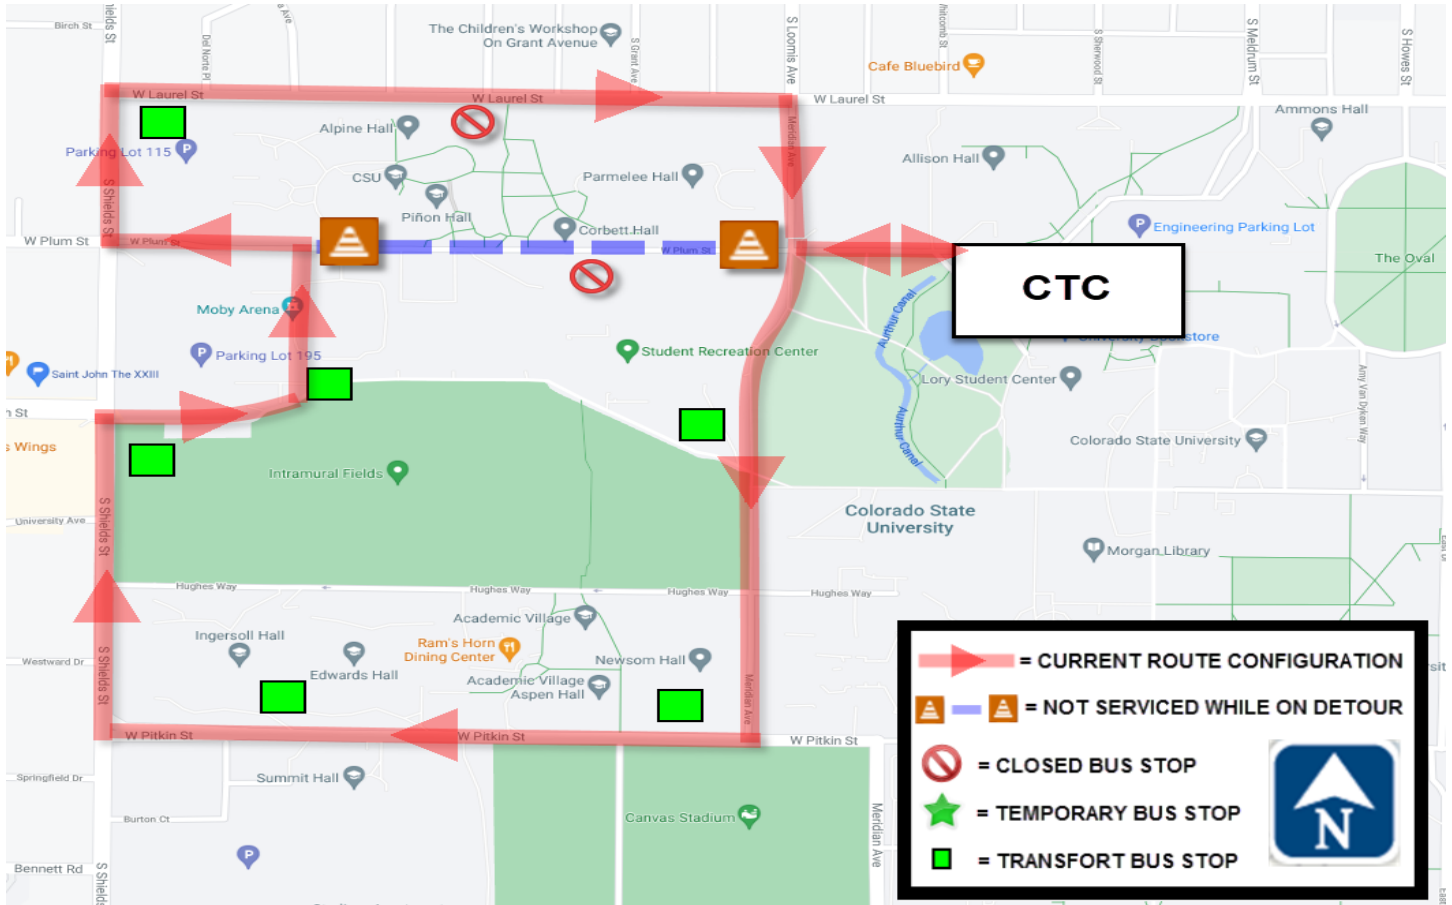

RIDER ALERT

HORN CSU MOVE IN DETOUR

8/15/22 - TBD

WB CTC
LEFT ON MERIDIAN
RIGHT ON PITKIN
RIGHT ON SHIELDS
RIGHT INTO MOBY LOT
LEFT ON PLUM
RIGHT ON SHIELDS
RIGHT ON LAUREL
RIGHT ON MERIDIAN
LEFT ON PLUM
ARRIVE CTC