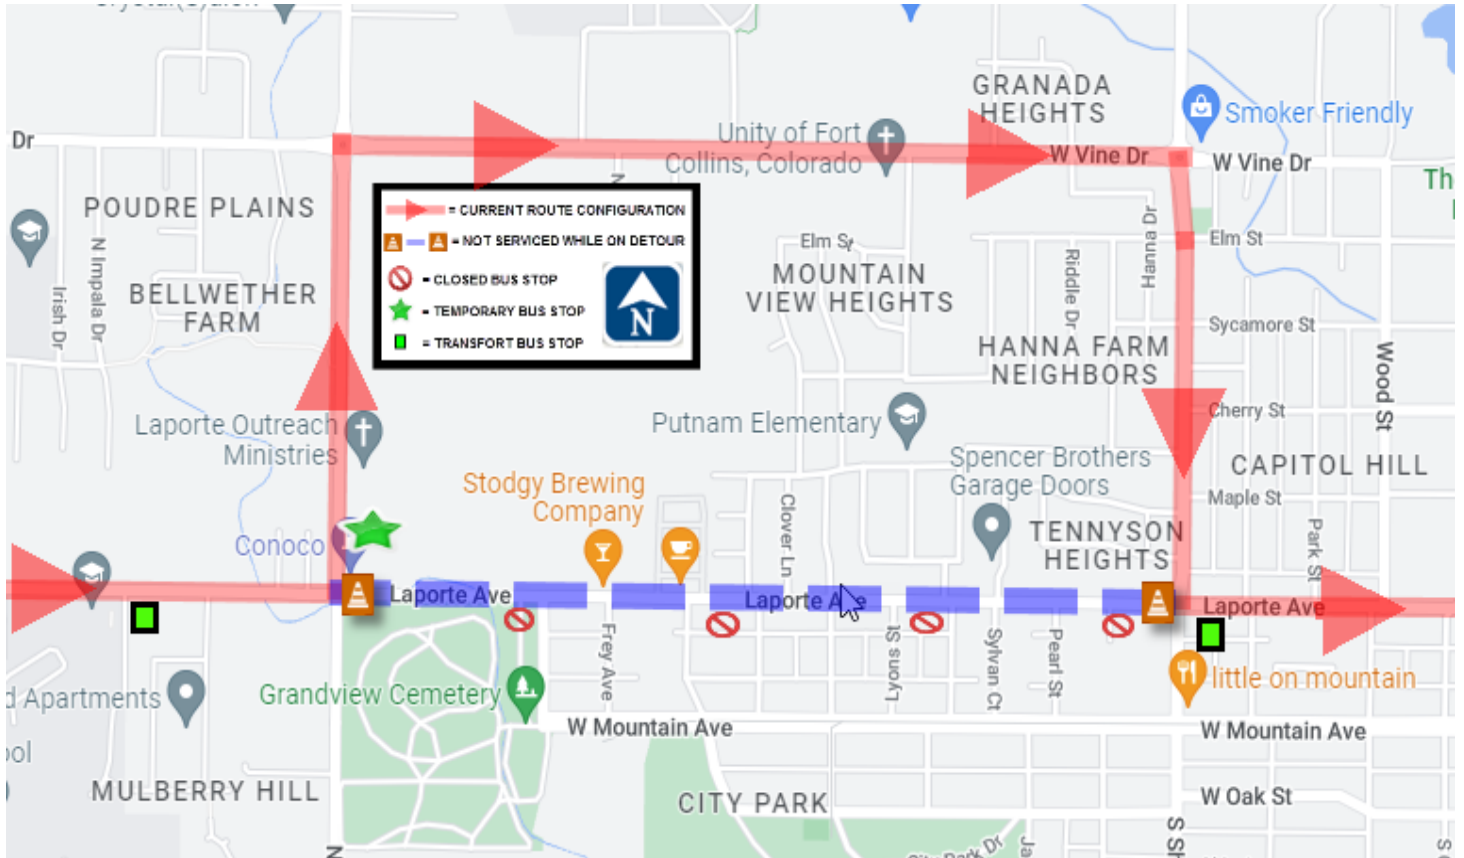

# RIDER ALERT ROUTE 09 DETOUR 01/03/2023-TBD

**EB ON LAPORTE**  
**LEFT ON TAFT HILL**  
**RIGHT ON VINE**  
**RIGHT ON SHIELDS**  
**LEFT ON LAPORTE**  
**RESUME NORMAL ROUTE**