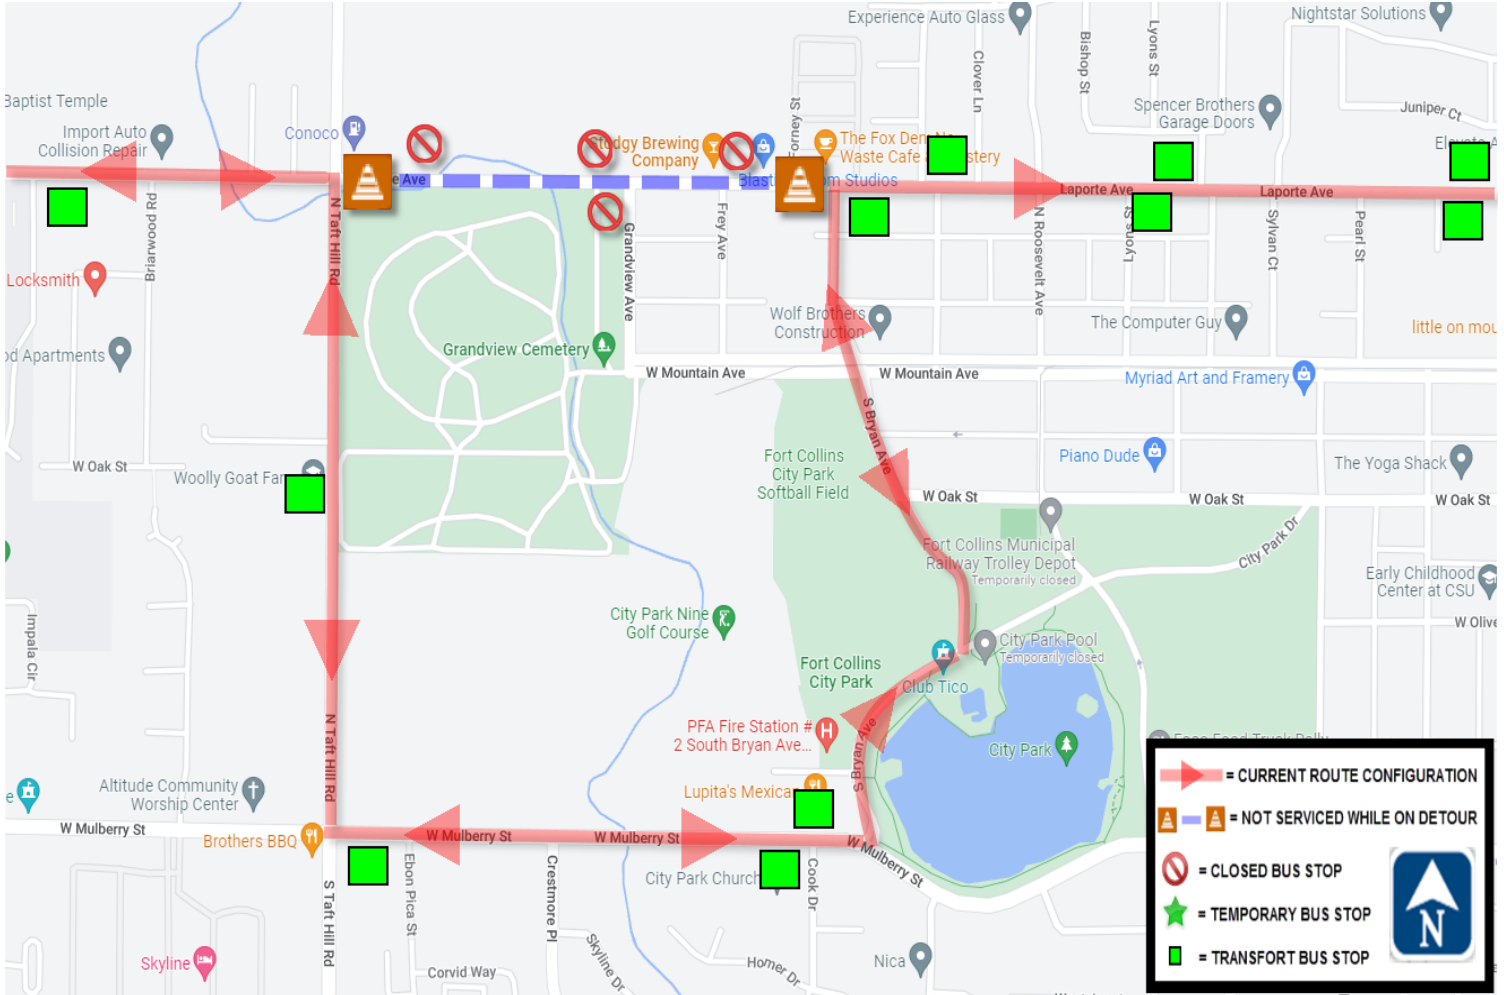

RIDER ALERT

ROUTE 92 DETOUR

01/03/2023-TBD

WB ON LAPORTE
LEFT ON BRYAN
CONTINUE ON BRYAN THROUGH CITY PARK
RIGHT ON MULBERRY
RIGHT ON TAFT HILL
LEFT ON LAPORTE
RESUME NORMAL ROUTE

EB ON LAPORTE
RIGHT ON TAFT HILL
LEFT ON MULBERRY
LEFT ON BRYAN
RIGHT ON LAPORTE
RESUME NORMAL ROUTE