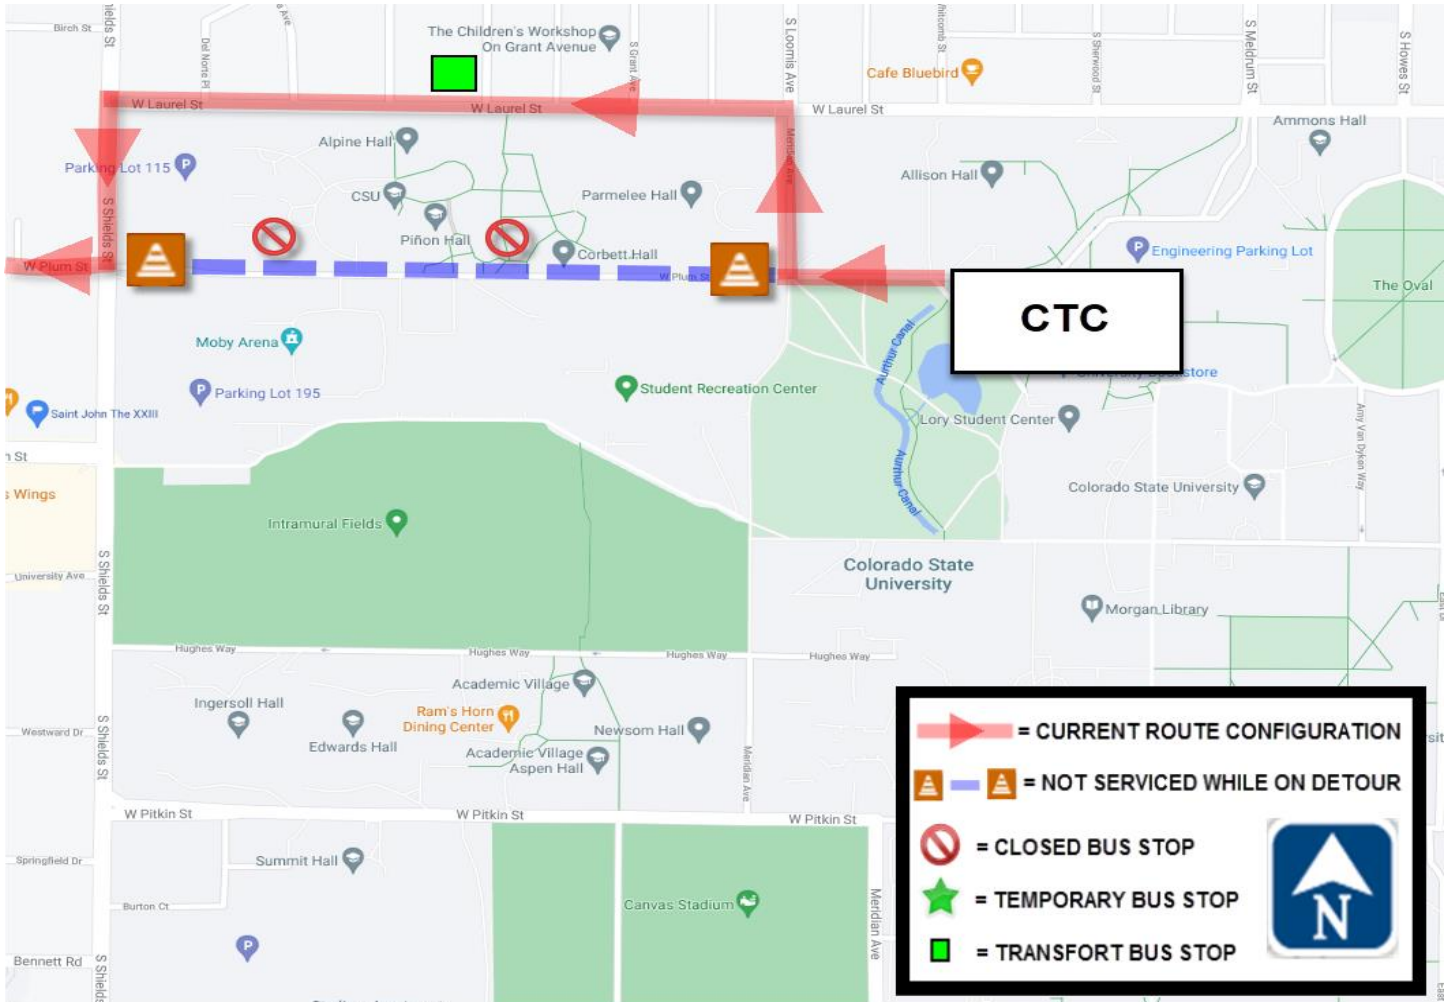

RIDER ALERT

RT 32 OUTBOUND CSU MOVE IN DETOUR

8/15/22 - TBD

CTC
WEST ON PLUM
RIGHT ON MERIDIAN
LEFT ON LAUREL
LEFT ON SHIELDS
RIGHT ON PLUM
RESUME NORMAL ROUTE