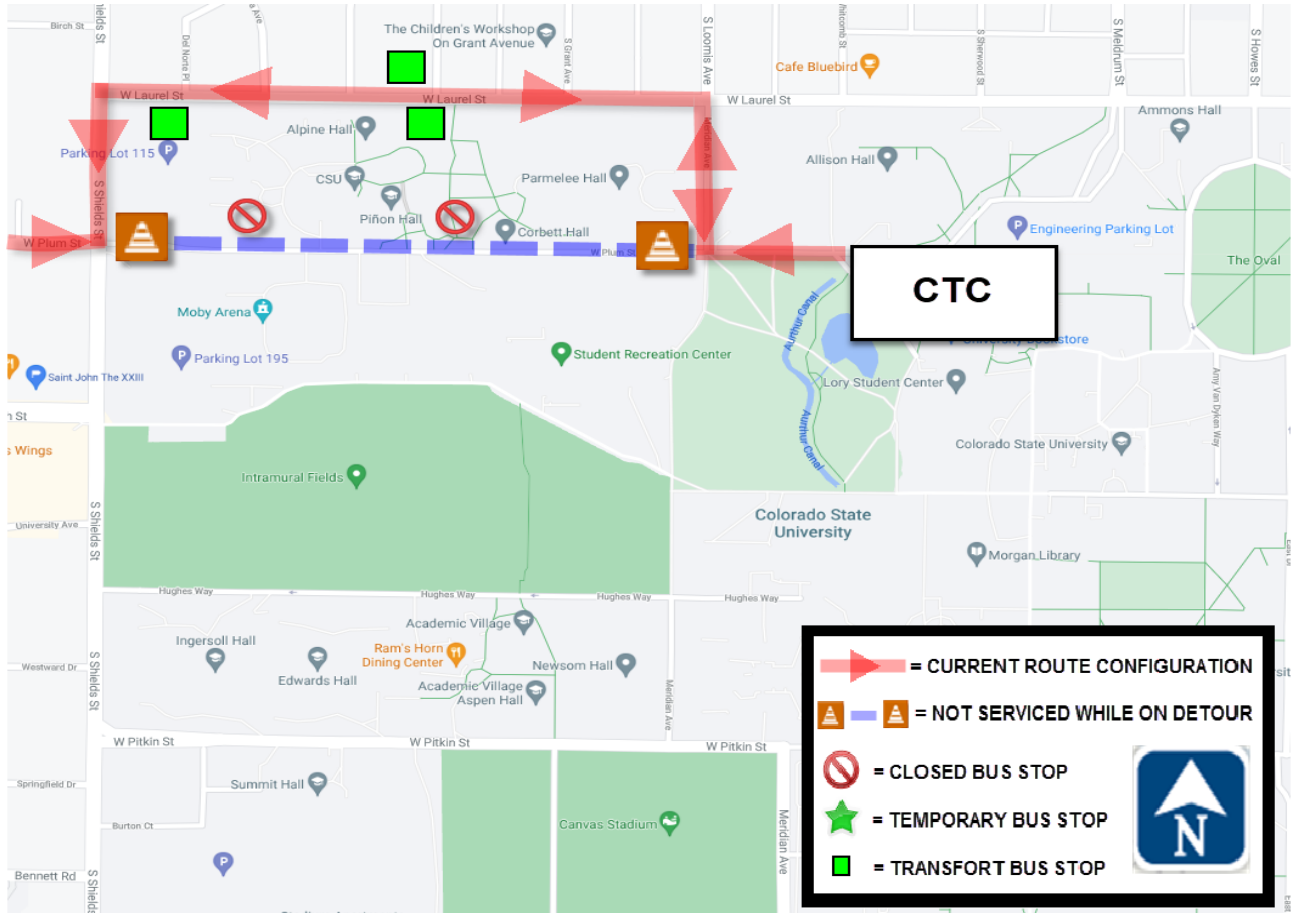

RIDER ALERT

RT 31 CSU MOVE IN DETOUR

8/15/22 - TBD

OUTBOUND FROM CTC
WEST ON PLUM
RIGHT ON MERIDIAN
LEFT ON LAUREL
LEFT ON SHIELDS
RIGHT ON PLUM
RESUME NORMAL ROUTE

INBOUND TO CTC
EAST ON PLUM
LEFT ON SHIELDS
RIGHT ON LAUREL
RIGHT ON MERIDIAN
LEFT ON PLUM
RESUME NORMAL ROUTE