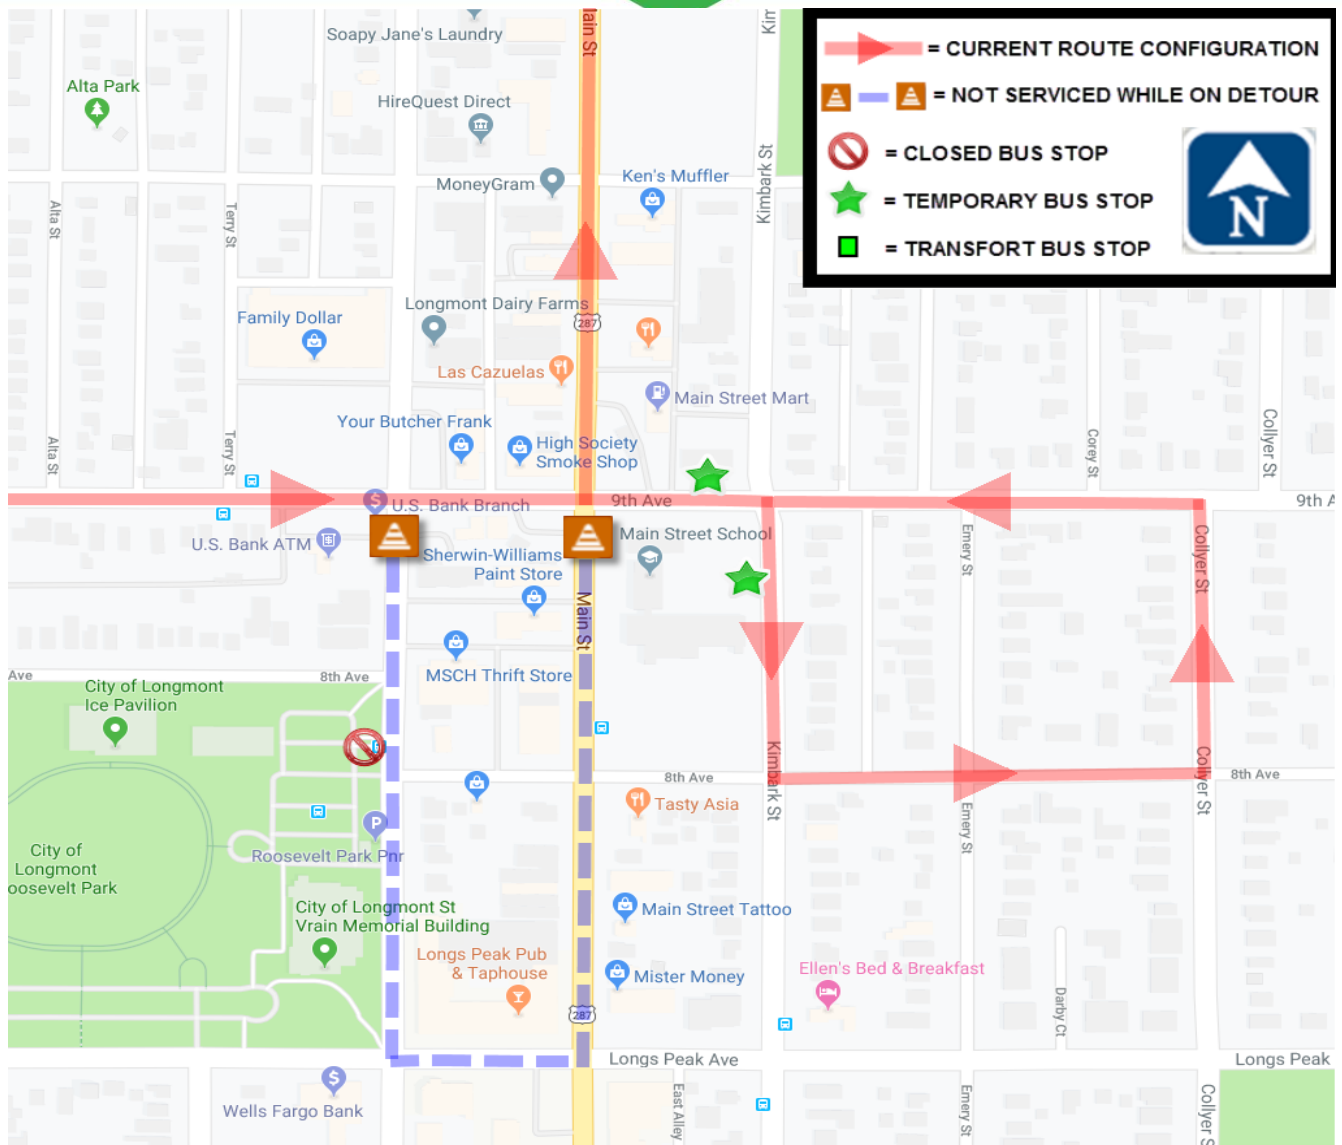

## FLEX EXPRESS NB LONGMONT DETOUR

12/11/2021 3:00pm – 7:00pm

**EB ON 9TH**  
**CONTINUE ON 9TH ACROSS MAIN**  
**RIGHT ON KIMBARK(LAYOVER)**  
**LEFT ON 8TH**  
**LEFT ON COLLYER**  
**LEFT ON 9TH**  
**RIGHT ON MAIN**  
**RESUME NORMAL ROUTE**