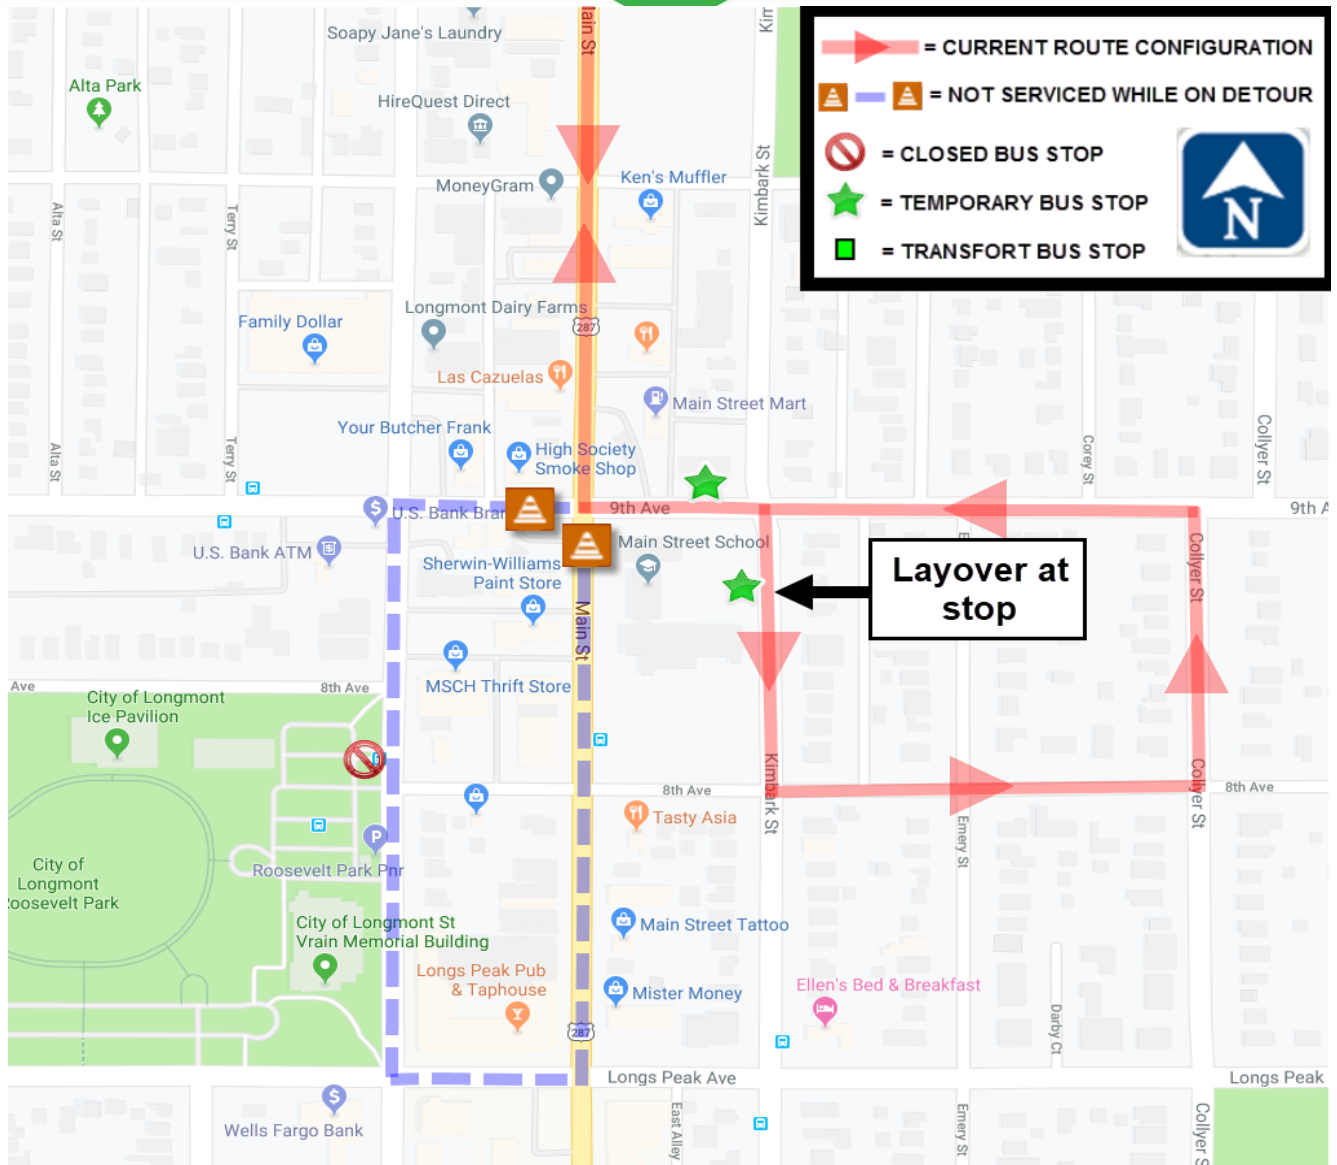

# RIDER ALERT FLEX TO LONGMONT DETOUR

12/11/2021 3:00pm – 7:00pm

**SB ON MAIN  
LEFT ON 9TH  
RIGHT ON KIMBARK(LAYOVER)  
LEFT ON 8TH  
LEFT ON COLLYER  
LEFT ON 9TH  
RIGHT ON MAIN  
RESUME NORMAL ROUTE**