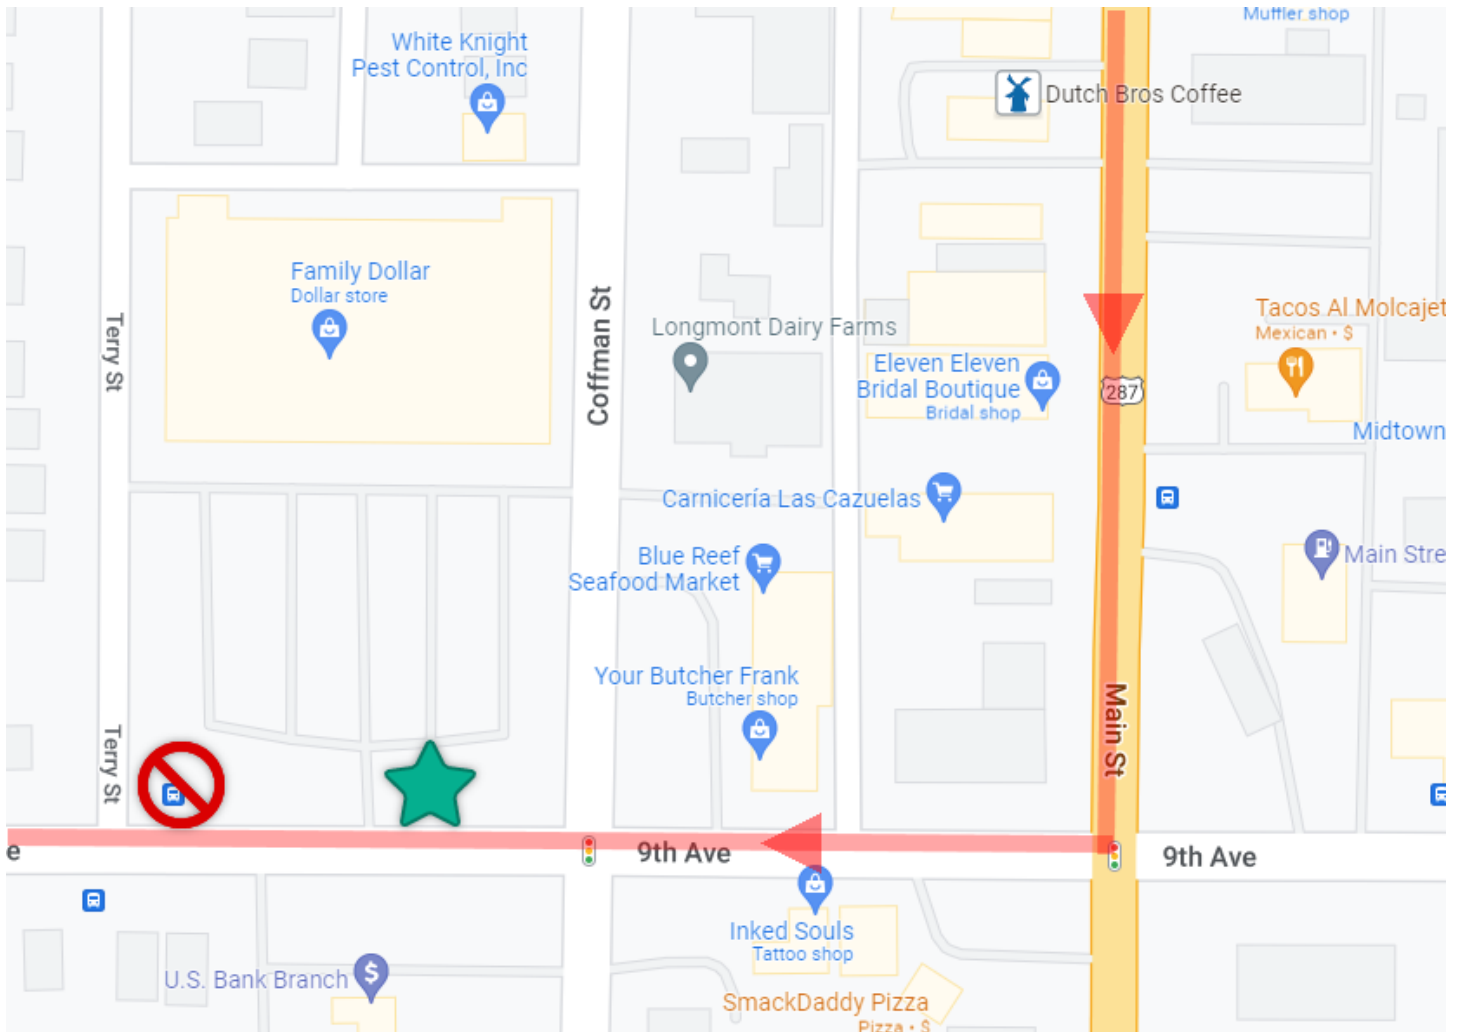

RIDER ALERT

SB FLEX TO BOULDER STOP MOVED

**STOP LOCATED AT 9TH AND COFFMAN IN LONGMONT
MOVED EAST, JUST IN FRONT OF PARKING LOT
ENTRANCE**