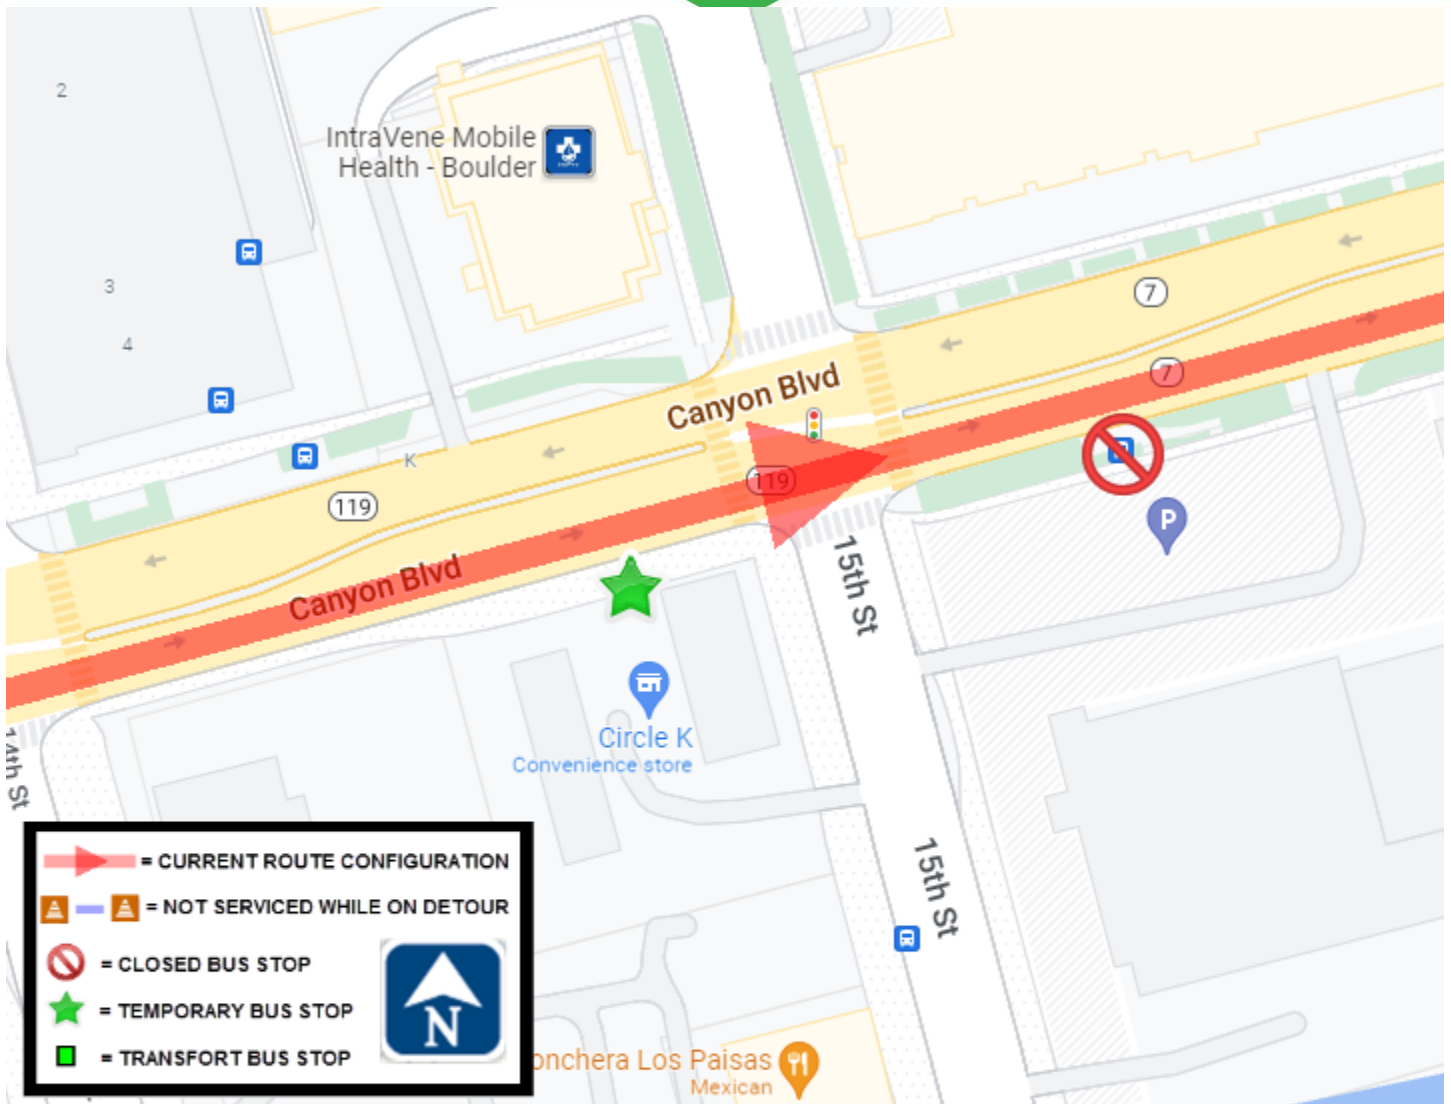

RIDER ALERT

BOULDER FLEX NB TEMP STOP

7/15/2022 - TBD

STOP #1642 CLOSED
TEMPORARY STOP LOCATED WEST OF 15TH